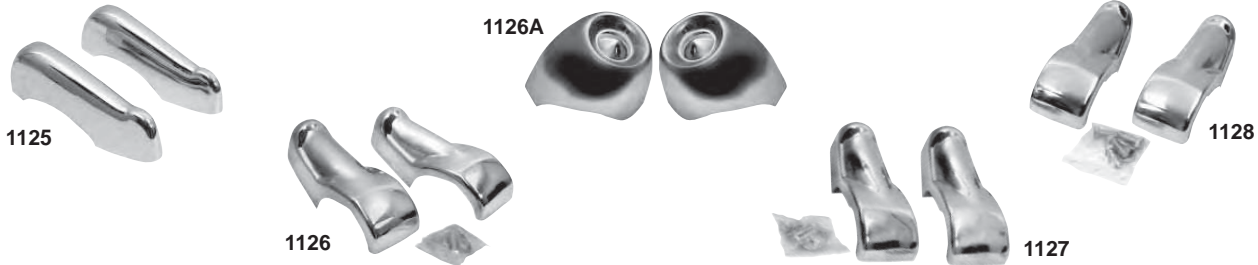

Bumper Guards

1125	1947-55	Front Bumper Guards		$73.00 pr
1126	1955-59	Front Bumper Guards, Chevy		$105.00 pr
1126A	1957	Front Bumper Guards, GMC		$174.25 pr
1127	1960-62	Front Bumper Guards		$105.50 pr
1128	1963-66	Front Bumper Guards		$107.00 pr
1129	1967-72	Front Bumper Guards		$110.00 pr