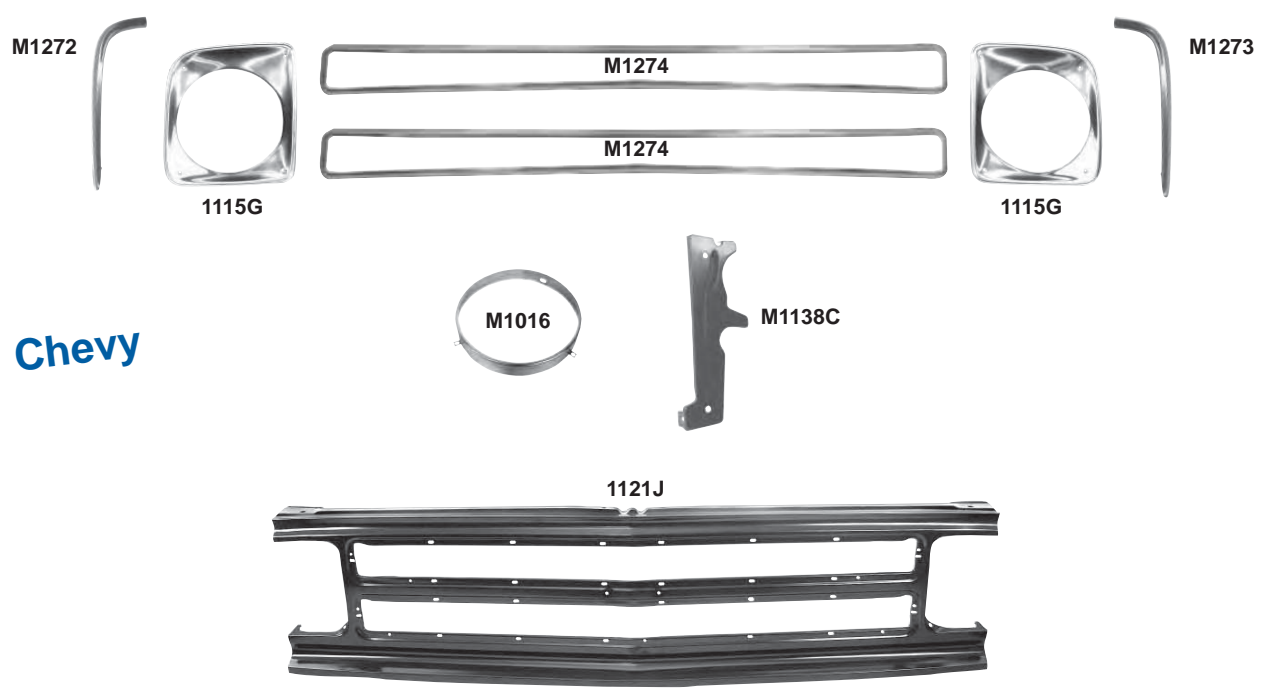

Chevy

1121B	1960-61	Grille Support Panel	\$295.75 ea
1115EA	New	Headlamp Bezels, Pair Chrome	Coming Soon!
LH13	1960-61	Headlamp Bucket	\$46.00 ea
LH31	1958-61	Headlamp Retaining Rings, 4 pcs. Chevy	\$16.25 set

Chevy

1121C	1962	Grille Support Panel	\$330.00 ea
1121D	1963	Grille Support Panel	\$330.00 ea
1115S	1963	Chrome Headlamp Bezels	\$54.00 pr
M1016	1962-78	Headlamp Retainer Ring, Chevy	\$5.50 ea

Chevy

M1129	1964-66	Chrome Grille, "Chevrolet"	\$318.75 ea
1121E	1964-66	Grille Support Panel	\$330.75 ea
1115F	1964-66	Chrome Headlamp Bezels	\$40.50 pr
M1016	1962-78	Headlamp Retainer Ring, Chevy	\$5.50 ea

GMC

M1275	1967	Grille, GMC	\$438.75 ea
1121H	New	Grille Support Panel, GMC	Coming Soon!
LH20	1958-72	Headlamp Buckets & Rings, 8 pcs. GMC	\$89.00 set

Chevy

M1274	1967-68	Grille Surround with 14 clips, (2 per truck) Chevy	\$60.75 ea
M1138C	1967-68	Grille Vertical Support, Chevy	\$23.00 ea
1121J	1967-68	Grille Support Panel, Chevy	\$322.75 ea
1115G	1967-68	Headlamp Bezels, Chevy	\$62.25 pr
M1016	1962-78	Headlamp Retainer Ring, Chevy	\$5.50 ea
M1272	1967-68	Eyebrow Molding, RH	\$20.25 ea
M1273	1967-68	Eyebrow Molding, LH	\$20.25 ea