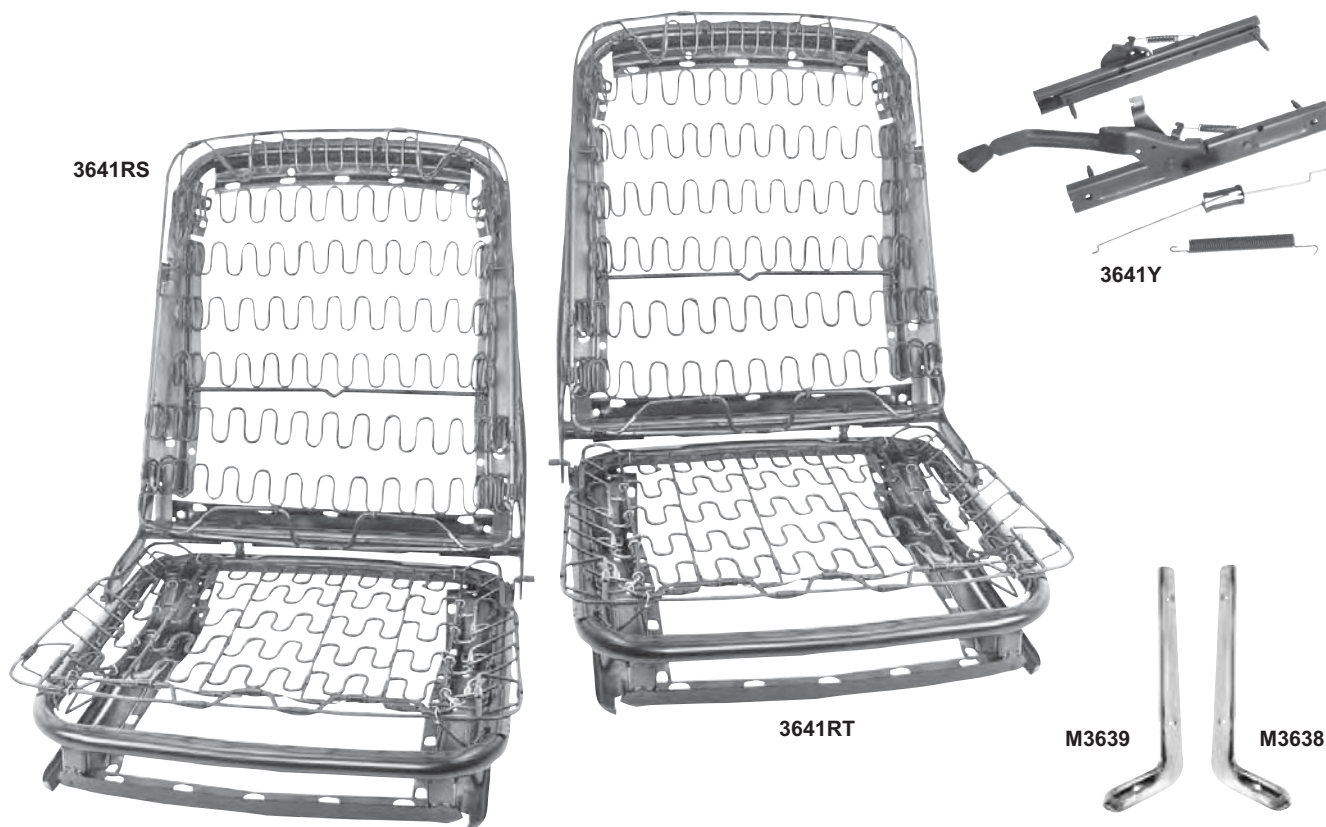

Seat Frame Assemblies & Tracks

3641RS	1966-67	Front Seat Frame, RH		$400.00 ea
3641RT	1966-67	Front Seat Frame, LH		$400.00 ea
3641Y	1966-67	Seat Track Assembly		$59.50 set
M3638	1966	Seat Side Molding RH (Modify for 1967-69)		$13.50 ea
M3639	1966	Seat Side Molding LH (Modify for 1967-69)		$13.50 ea