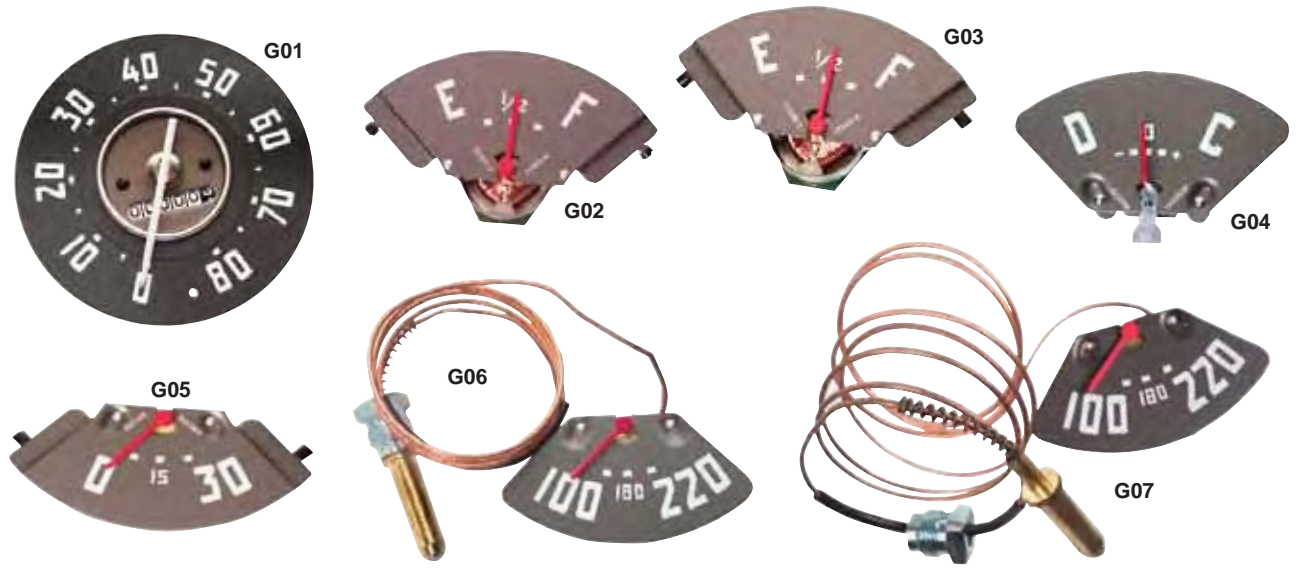

Dome Lamp Assys.

LP50

LP51

LP53

LP54

LP50		1947-55 1 st Series	Dome Lamp Assembly, Painted	\$39.25 ea
LP51		1947-55 1 st Series	Dome Lamp Assembly, Chrome	\$44.50 ea
LP52		1955-59	Dome Lamp Assembly, Chrome	\$16.25 ea
LP53		1960-72	Dome Lamp Assembly, White Base	\$11.00 ea
LP54		1960-72	Dome Lamp Assembly, Chrome Base	\$17.50 ea