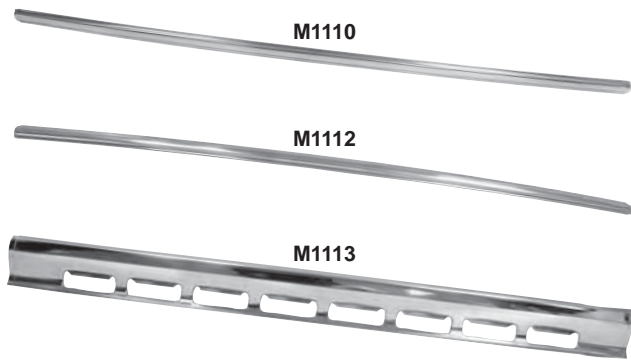

GMC

M1136A	1971-72	Chrome Grille, GMC	\$390.00 ea
M1136B	1969-72	Grille Top Bar Molding, GMC	\$135.00 ea
LH20	1958-72	Headlamp Buckets & Rings, 8 pc. GMC	\$89.25 set

Chevy

M1137	1971-72	Chrome Grille Shell without Center Bar	\$309.25 ea
M1138B	1971-72	Grille Insert	\$97.25 ea
1115H	1969-72	Headlamp Bezels, Chevy	\$36.50 pr
M1016	1962-78	Headlamp Retainer Ring, Chevy	\$5.50 ea

Grille Moldings

M1110 1973-78 Upper Grille Molding

\$8.25 ea

M1111 1973-78 Lower Grille Molding

\$8.25 ea

M1112 1979-80 Upper Grille Molding

\$11.00 ea

M1113 1979-80 Lower Grille Molding