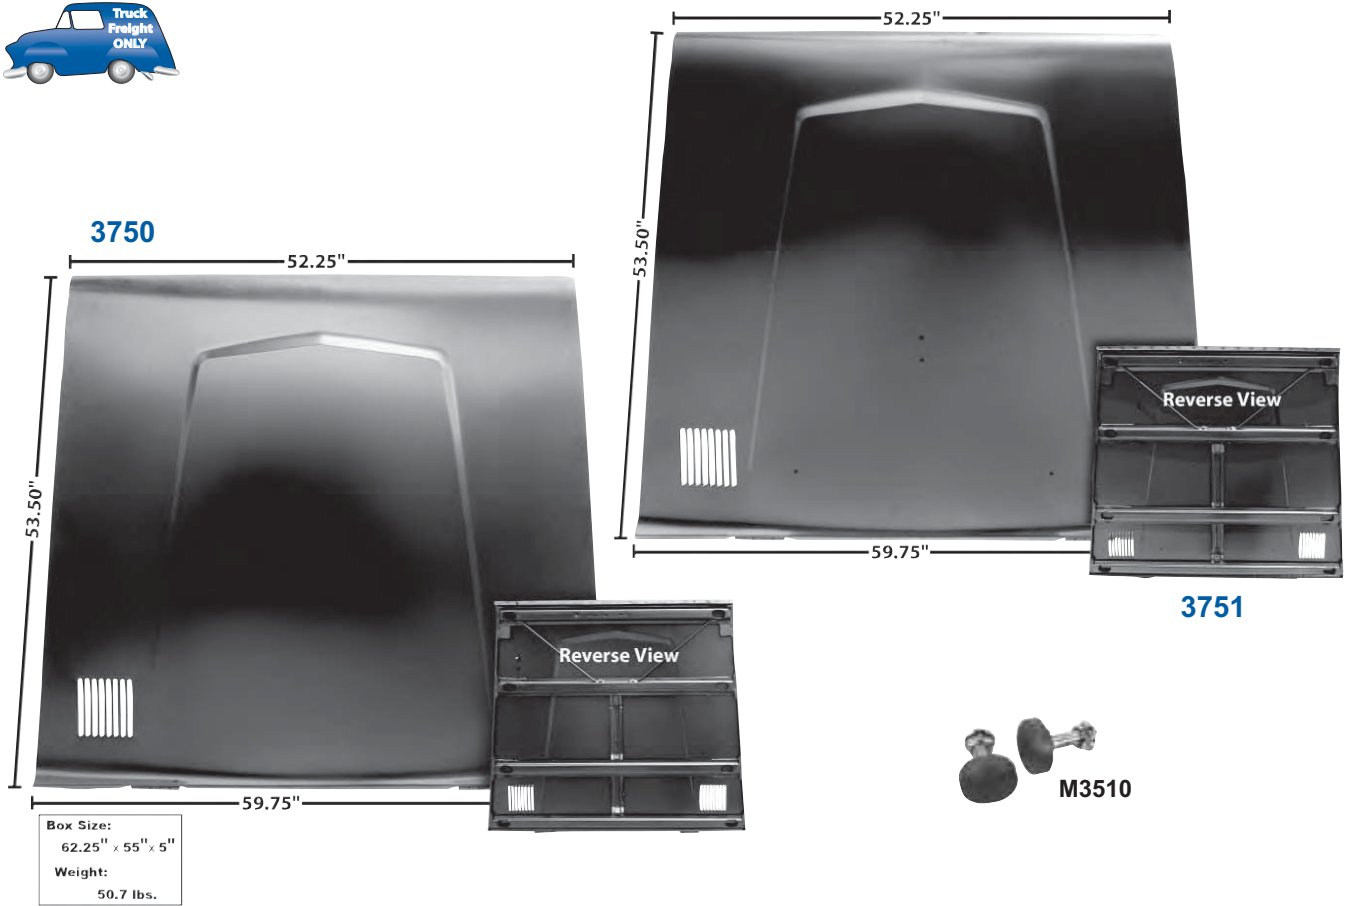

Hood

3750	New	1966-77	Hood, Bronco	$349.75 ea
3751	New	1966-69	Hood with Windshield Hook Holes, Bronco	$349.75 ea
M3510		1968-77	Hood Adjuster Bumpers (on radiator)	$4.00 pr

Roof Panel