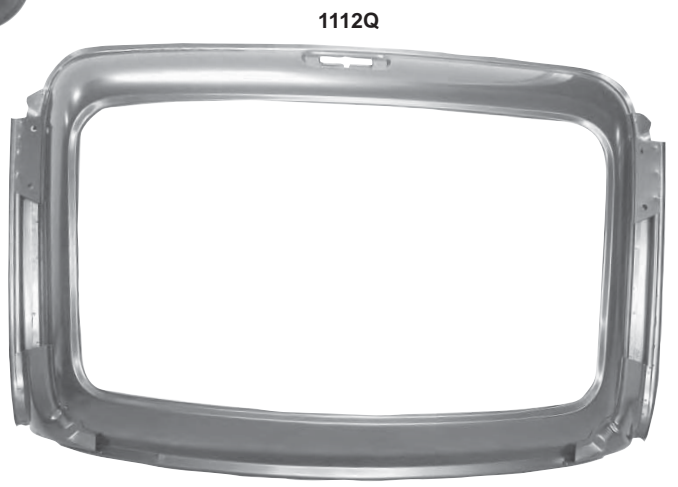

Roof Support

1112L New 1947-54 Front Roof Panel Brace \$52.75 ea

1112N

1112N		1947-55 1 st Series	Roof Panel	\$303.75 ea
1112M	New	1947-54	Inner Roof Support Panel	Coming Soon!

1112P

1112Q

1112P		1955-59	Roof Panel Skin	\$303.75 ea
1112Q		1955-59	Inner Roof Panel	\$375.00 ea