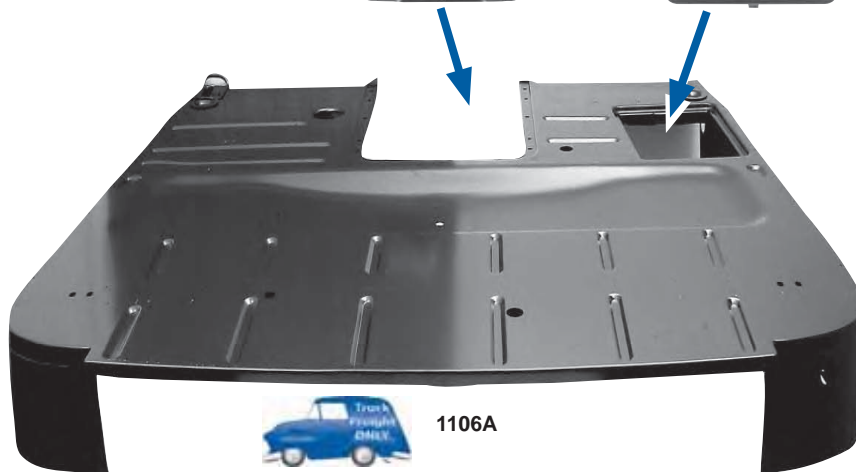

Firewalls

1106B	1947-54	Firewall	\$249.75 ea
1106K	1955-59	Firewall	\$282.25 ea

1106AX 1947-54 Complete Floor Pan \$540.00 ea

1106G

1106F

1106A

1106A	1947-54	Floor Pan	\$515.00 ea
1106F	1947-54	Cab Floor Battery Cover	\$52.75 ea
1106G	1947-53	Shift Cover for 3 Speed	\$52.75 ea