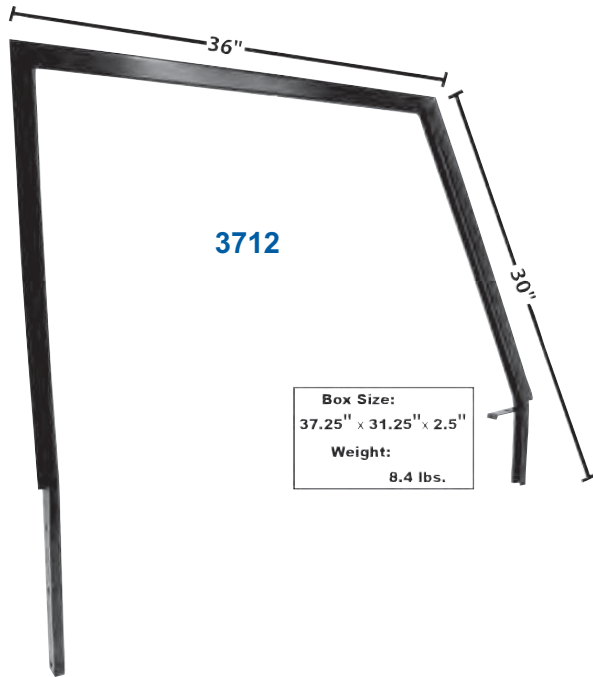

Door Window Frames

3712	New	1966-68	Door Window Frame (Bolt In), RH	Bronco®	$132.50 ea
3713	New	1966-68	Door Window Frame (Bolt In), LH	Bronco®	

Door Latches