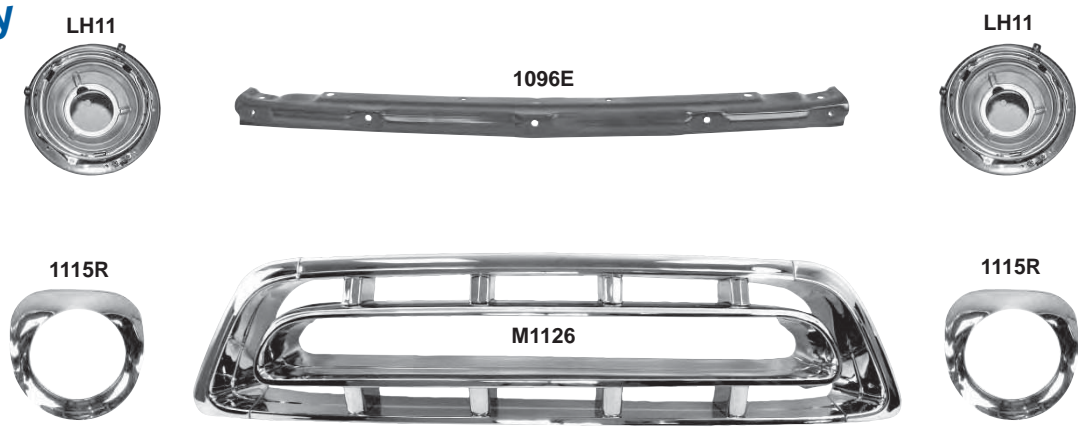

Chevy

M1126	1957	Chrome Grille	$650.00 ea
LH11	1955-57	Headlamp Bucket with Retainer Ring	$48.75 ea
1115R	1955-57	Chrome Headlamp Bezels with Seals	$81.00 pr
1096E	1957	Upper Grille Bar, Chevy	$54.00 ea

Chevy

M1127	1958-59	Chrome Grille, "Chevrolet"	$322.75 ea
1115E	1958-59	Chrome Headlamp Bezels	$81.00 pr
1121A	1958-59	Grille Support Panel	$187.50 ea
LH31	1958-61	Headlamp Retaining Rings, 4 pcs. Chevy	$16.25 set