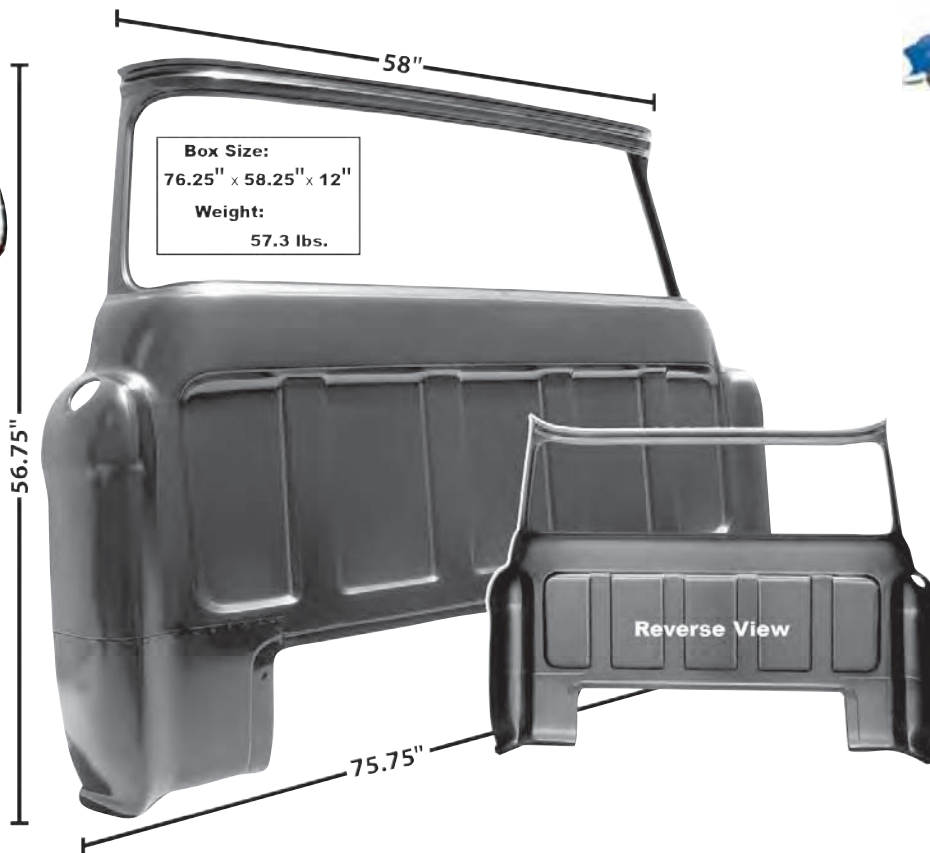

Does Not Qualify For Free Freight Program

1107D   1955-59   Cab Rear Outer Panel Large Window $450.00 ea