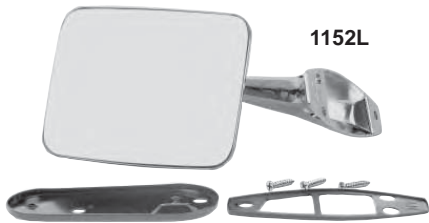

Exterior Mirrors

1151

1151A

1151B

1151C

1151D

1151E

1152L

1151	1947-72	Exterior Round, Black, 5 in. Ribbed Back	$8.50 ea
1151A	1947-72	Exterior Round, Chrome, 5 in. Ribbed Back	$9.50 ea
1151B	1947-72	Exterior Round, Chrome, 5 in. Smooth Back	$9.50 ea
1151C	1947-72	Exterior Round, Stainless, 5 5/8 in. Star	$11.00 ea
1151D	1947-72	Exterior Rectangle, Black	$8.50 ea
1151E	1947-72	Exterior Rectangle, Stainless	$9.50 ea
1152R	1970-72	Exterior Rectangle Mirror Assembly RH	$32.50 ea
1152L	1970-72	Exterior Rectangle Mirror Assembly LH	

Exterior Mirror Arms

1153

1153C

1153D

1153G

1153	1947-55	Mirror Arm, Black LH	$13.50 ea
1153B	1947-55	Mirror Arm, Black RH	
1153A	1947-55	Mirror Arm, Chrome LH	$21.75 ea
1153C	1947-55	Mirror Arm, Chrome RH	
1153D	1955-59	Mirror Arm, Black LH	$16.25 ea
1153F	1955-59	Mirror Arm, Black RH	
1153E	1955-59	Mirror Arm, Chrome LH	$20.25 ea
1153G	1955-59	Mirror Arm, Chrome RH	

1153H

1153K

1153L

1153M

1153H	1960-66	Mirror Arm, Black LH	$16.25 ea
1153J	1960-66	Mirror Arm, Black RH	
1153I	1960-66	Mirror Arm, Chrome LH	$23.00 ea
1153K	1960-66	Mirror Arm, Chrome RH	
1153L	1967-72	Mirror Arm, Black LH	$16.25 ea
1153N	1967-72	Mirror Arm, Black RH	
1153M	1967-72	Mirror Arm, Stainless LH	$23.00 ea
1153P	1967-72	Mirror Arm, Stainless RH