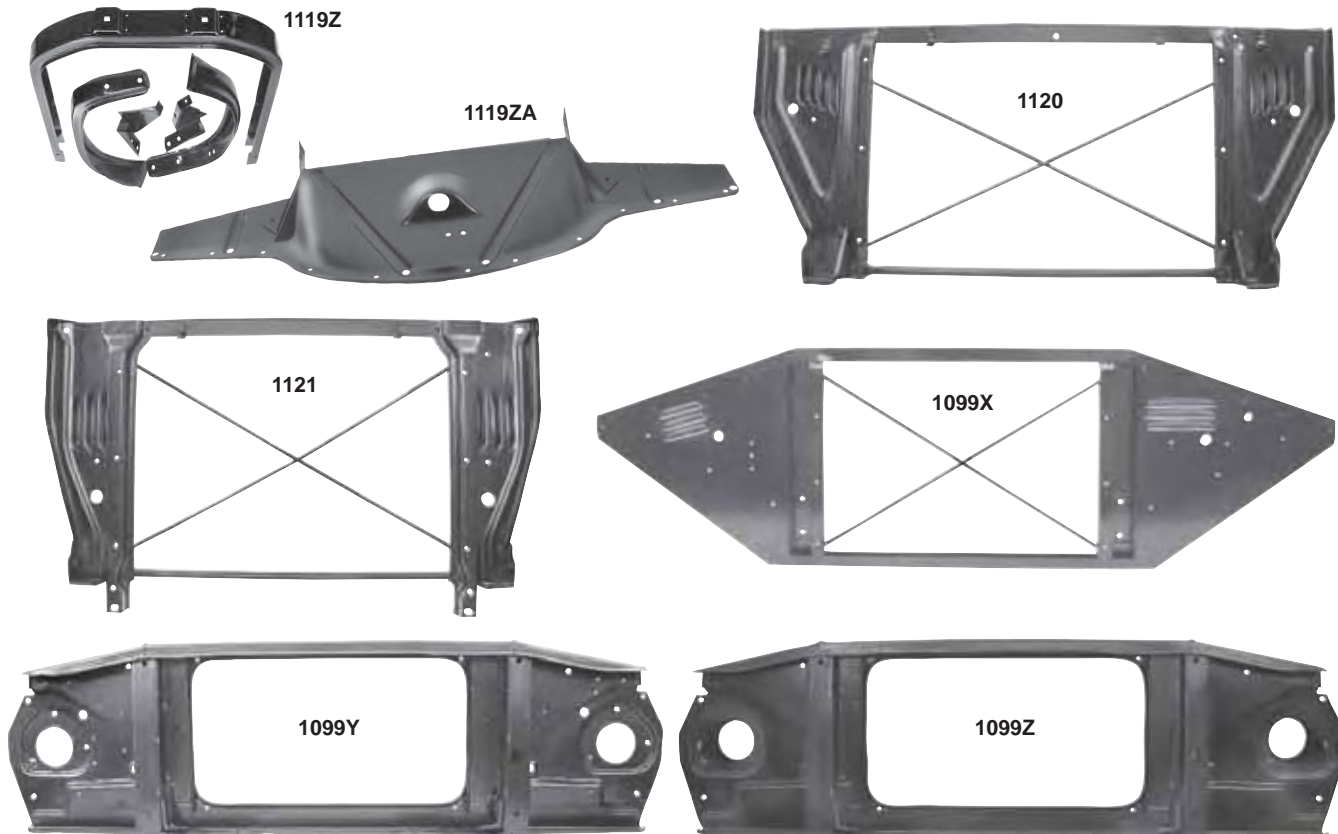

Radiator Supports

1119Z	1947-54	Radiator Support w/Ledge Bracket, Chevy	$214.75 ea
1119Y	New 1947-54	Radiator Support, GMC	Coming Soon!
1119ZA	1947-54	Radiator Grille Lower Support	$132.50 ea
1120	1955-57	Radiator Support, Chevy	$133.75 ea
1121	1958-59	Radiator Support, Chevy	$133.75 ea
1099X	1960-66	Radiator Support	$128.25 ea
1099Y	1967-68	Radiator Support	$182.25 ea
1099Z	1969-72	Radiator Support	$195.75 ea