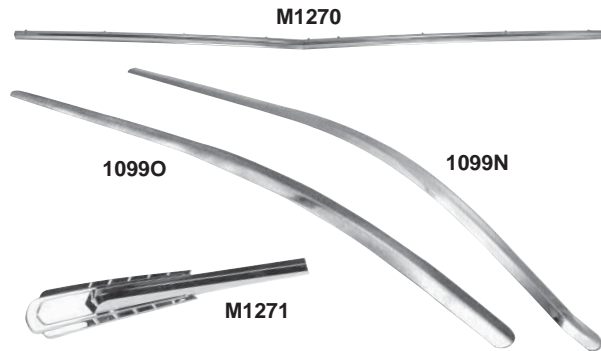

Hood Moldings

M1271 1947-52 Hood Ornament **$100.00 ea**

1099N 1947-54 Hood Center Molding, Chevrolet

$74.25 ea

1099O 1947-54 Hood Center Molding, GMC

$48.75 ea

M1270 1967-68 Hood Molding, GMC

$46.00 ea