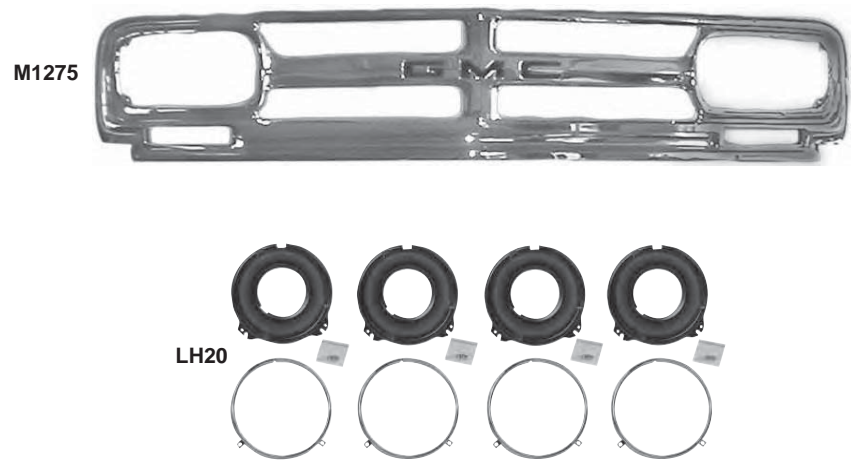

GMC

M1275	1967	Grille, GMC	$438.75 ea
1121H	New	Grille Support Panel, GMC	Coming Soon!
LH20	1958-72	Headlamp Buckets & Rings, 8 pcs. GMC	$89.00 set