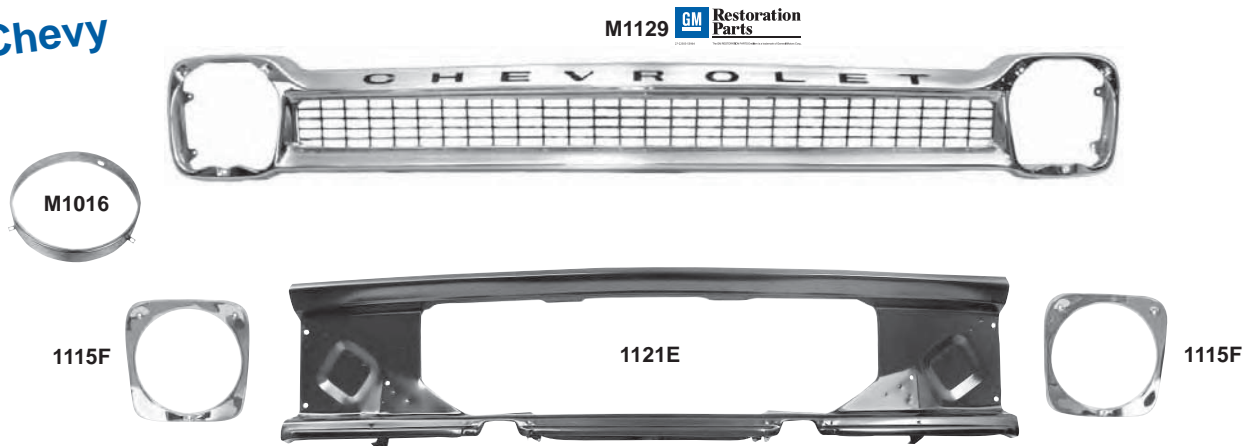

Chevy

M1129	1964-66	Chrome Grille, "Chevrolet"	$318.75 ea
1121E	1964-66	Grille Support Panel	$330.75 ea
1115F	1964-66	Chrome Headlamp Bezels	$40.50 pr
M1016	1962-78	Headlamp Retainer Ring, Chevy	$5.50 ea