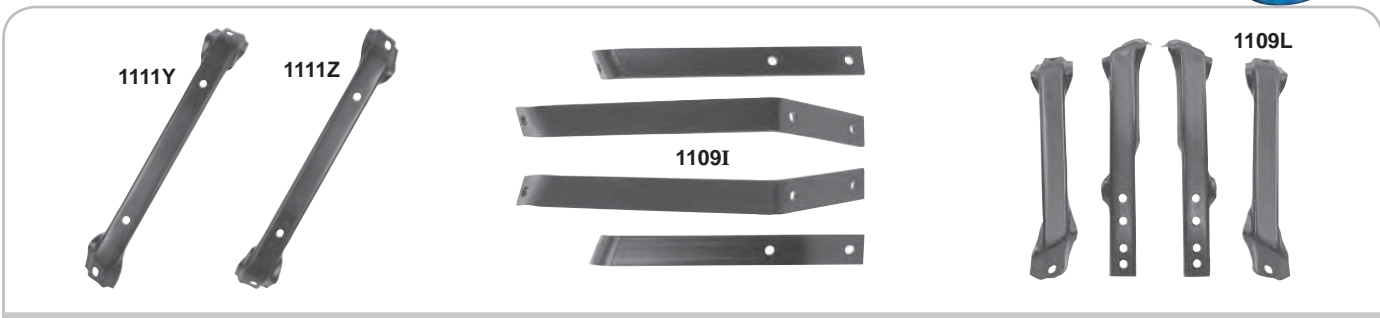

Bumper Brackets, continued

1111Y	1960-66	Front Bumper Bracket RH	$23.00 ea
1111Z	1960-66	Front Bumper Bracket LH	$23.00 ea
1109I	1960-62	Rear Bumper Brackets, 4 pcs., Fleetside	$81.00 set
1109J	1963-66	Rear Bumper Brackets, 2 pcs., Fleetside	$54.00 pr
1109L	1963-66	Rear Bumper Bracket, Stepside	$87.75 set