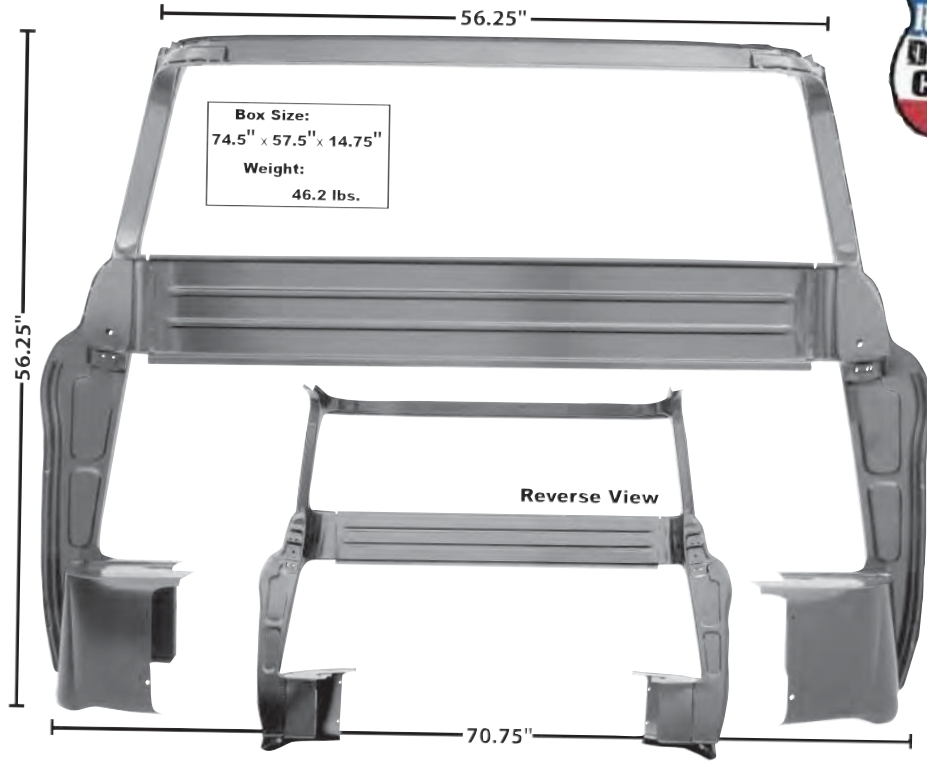

Does Not Qualify For Free Freight Program

1107X	New	1955-59	Cab Rear Inner Panel Large Window "B" Pillar	$430.00 ea