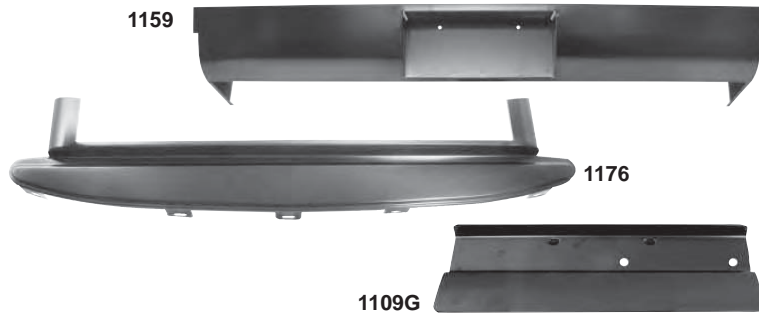

Stone Deflectors

1176	1947-54	Rear Gravel Shield	$114.75 ea
1159	1954-87	Rear Roll Pan for Stepside	$101.25 ea
1109H	1967-72	Rear Bumper Deflector for Fleetside RH	
1109G	1967-72	Rear Bumper Deflector for Fleetside LH	$9.50 ea