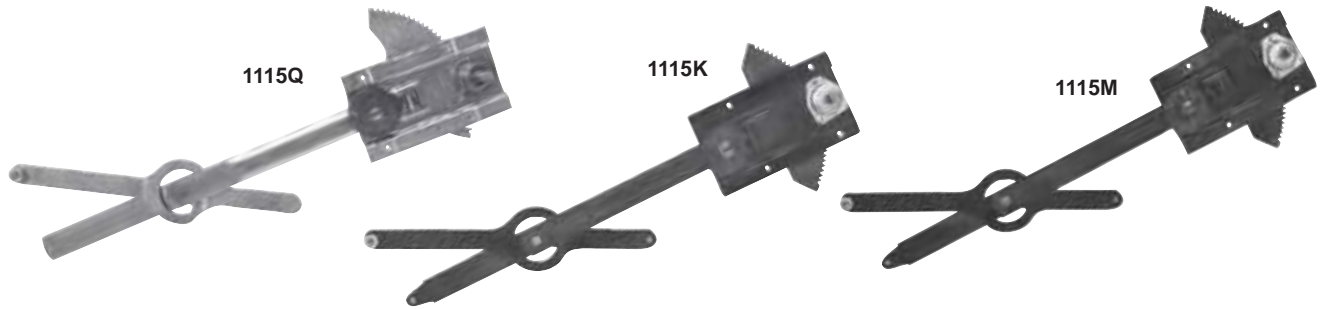

Window Regulators, cont'd.

1115P	1964-66	Manual Regulator, RH	$39.25 ea
1115Q	1964-66	Manual Regulator, LH	$39.25 ea
1115J	1967-71	Manual Regulator, RH	$25.75 ea
1115K	1967-71	Manual Regulator, LH	$25.75 ea
1115L	1972	Manual Regulator, RH	$25.75 ea
1115M	1972	Manual Regulator, LH	$25.75 ea