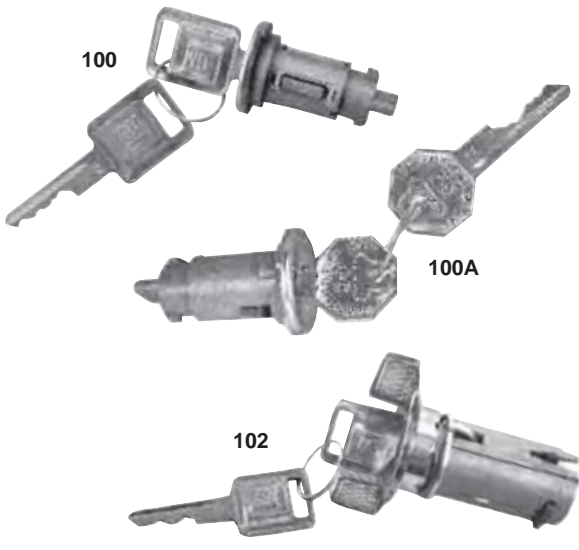

Ignition & Door Kits

158	1965	Ignition Lock, Non-GM Octagonal	\$8.25 kit
158A	1965	Ignition Lock, Original Octagonal	\$11.00 kit

104A	1967-68	Ignition & Door Kit, Original	\$25.75 kit
------	---------	-------------------------------	--------------------