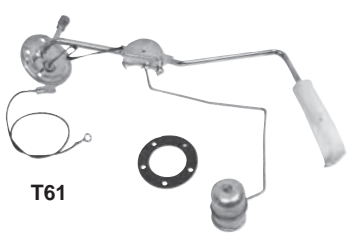

Gas Tanks

T50	1949-54	Galvanized Gas Tank	$171.50 ea
T51	1955-59	Galvanized Gas Tank	$171.50 ea
T52	1960-66	Galvanized Gas Tank	$187.75 ea
T53	1967-72	Galvanized Gas Tank Without E.E.C.	$187.75 ea
T54	1970-72	Galvanized Gas Tank With E.E.C.	$187.75 ea

Tank Filler Kits

T60A	1947-54	Gas Tank Brackets W/Straps	$66.25 pr

T56	1947-54	Gas Tank Filler Kit	$46.00 kit
T57	1955-59	Gas Tank Filler Kit	

Fuel Senders

T61

T60	1947-59	Fuel Sender	$28.50 ea
T61	1960-66	Fuel Sender	$28.50 ea
T62	1969-72	Fuel Sender, Suburban/Blazer	$28.50 ea
T63	1967-71	Fuel Sender 6 cylinder	$25.75 ea
T64	1967-71	Fuel Sender 8 cylinder	$25.75 ea
T65	1972	Fuel Sender, Standard Transmission	$25.75 ea
T66	1972	Fuel Sender, Automatic Transmission	$25.75 ea