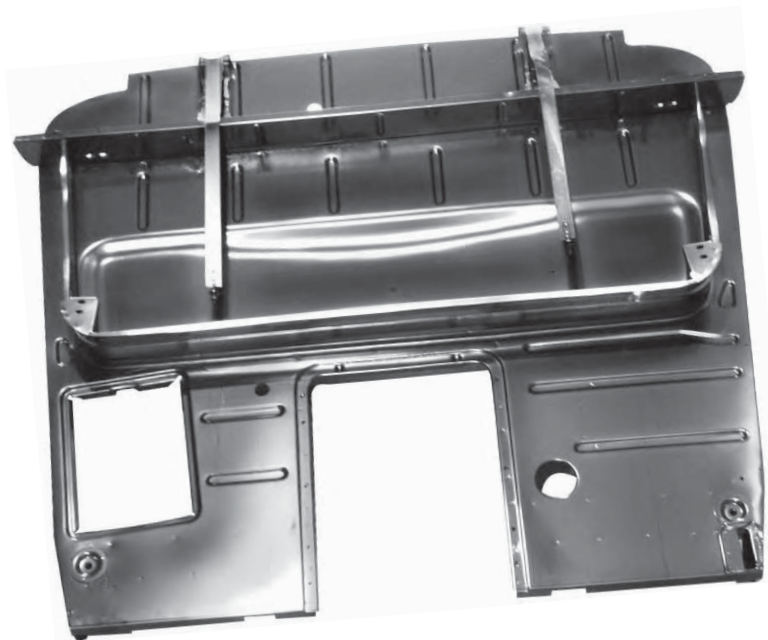

1106AX   1947-54   Complete Floor Pan $540.00 ea

1106G

1106F