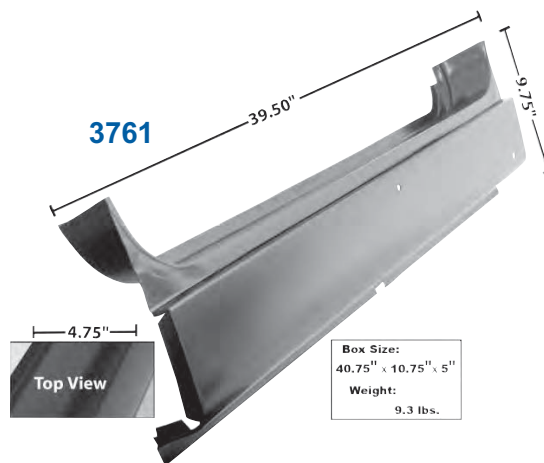

Box Size:
40.75" x 10.75" x 5"
Weight:
9.3 lbs.

3760	New	1966-77	Rocker Panel, RH	Bronco	$60.75 ea
3761	New	1966-77	Rocker Panel, LH	Bronco	$60.75 ea