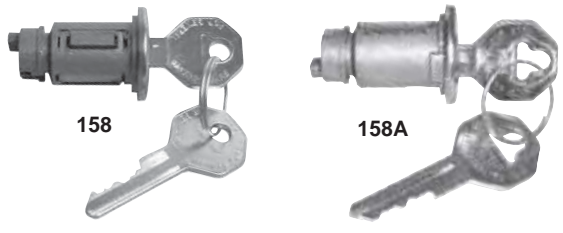

Ignition & Door Kits

158	1965	Ignition Lock, Non-GM Octagonal	\$8.25 kit
158A	1965	Ignition Lock, Original Octagonal	\$11.00 kit

104A	1967-68	Ignition & Door Kit, Original	\$25.75 kit
------	---------	-------------------------------	--------------------