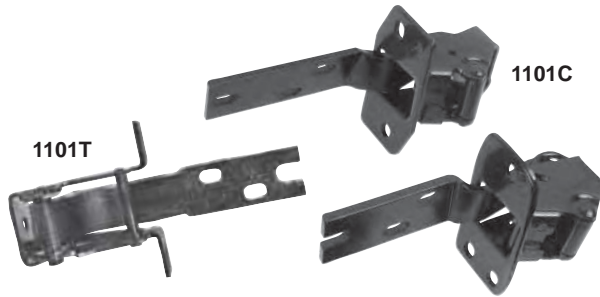

Handle Washer

1134C New 1967-72 Door Handle Trim Washer, Black
$3.00 ea

Door Hinges

1101C 1947-54 Door Hinges, Upper/Lower RH
1101D 1947-54 Door Hinges, Upper/Lower LH
$130.75 ea

1101T 1955-59 Door Hinge, Upper RH=LH
1101U 1955-59 Door Hinge, Lower RH=LH
$48.75 ea