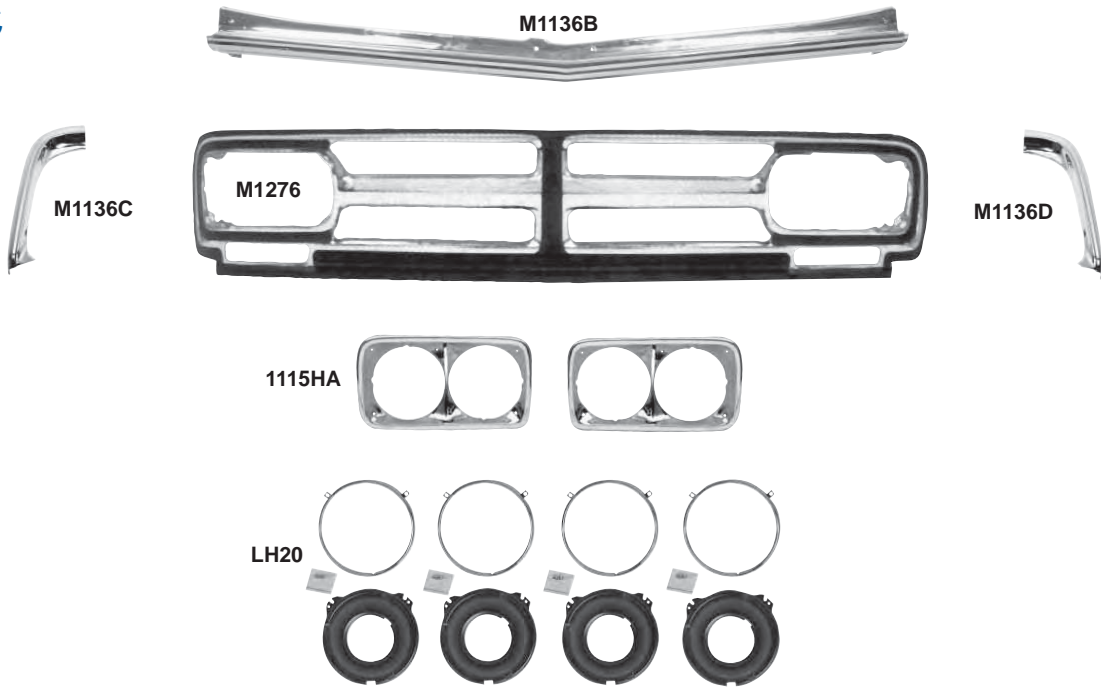

GMC

M1136B	1969-72	Grille Top Bar Molding, GMC	$135.00 ea
M1276	1968-70	Grille, Chrome, GMC	$390.00 ea
1115HA	1969-72	Headlamp Bezels, GMC	$114.75 pr
LH20	1958-72	Headlamp Buckets & Rings, 8 pc., GMC	$89.25 set
M1136C	1969-72	Front Fender Molding, RH GMC	$54.00 ea
M1136D	1969-72	Front Fender Molding, LH GMC	$54.00 ea