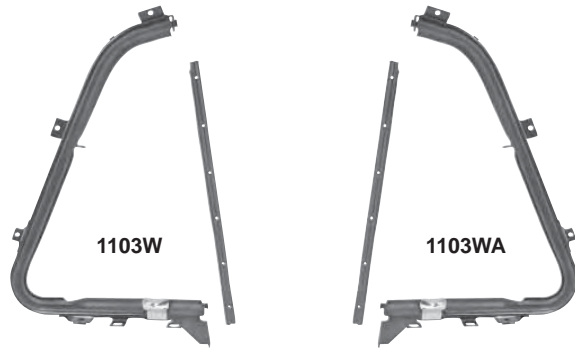

Vent Window Frames

1103W	1951-54	Vent Window Frame with Seals,	RH
1103WA	1951-54	Vent Window Frame with Seals,	LH
$106.50 ea