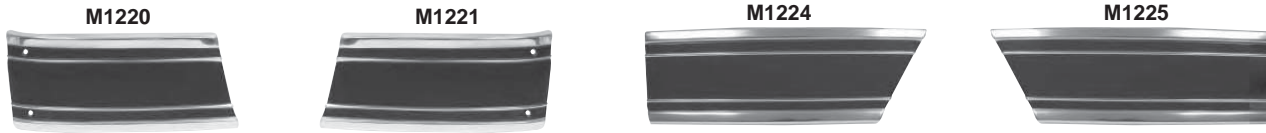

Fender Moldings

M1220	1969-72	Lower Front Fender Molding W/Clips, RH Black	$20.25 ea
M1221	1969-72	Lower Front Fender Molding W/Clips, LH Black	$20.25 ea
M1224	1969-72	Lower Rear Fender Molding W/Clips, RH Black	$23.00 ea
M1225	1969-72	Lower Rear Fender Molding W/Clips, LH Black	$23.00 ea