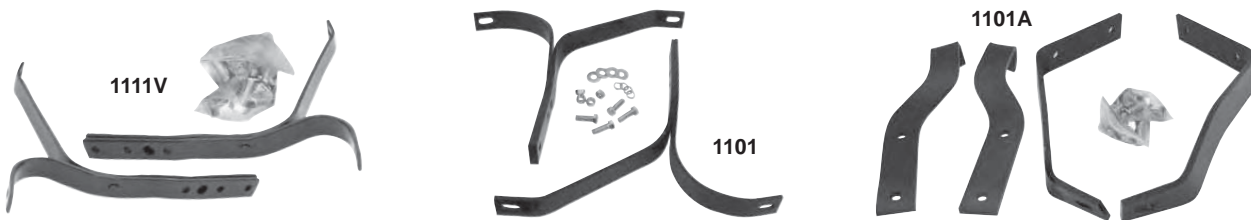

Bumper Brackets

1111V	1947-55 1st Series	Front Bumper Brackets		$70.25 set
1101	1947-55 1st Series	Rear Bumper Brackets		$71.50 set
1111W	1955-57	Front Bumper Brackets		$79.75 set
1101A	1955-59	Rear Bumper Brackets		$62.25 set
1111X	1958-59	Front Bumper Brackets		$67.50 set