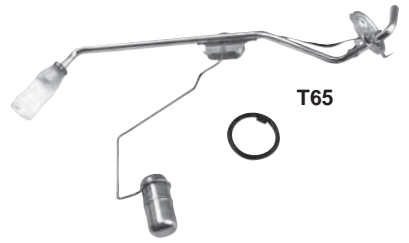

T65

T60	1947-59	Fuel Sender	$28.50 ea
T61	1960-66	Fuel Sender	$28.50 ea
T62	1969-72	Fuel Sender, Suburban/Blazer	$28.50 ea
T63	1967-71	Fuel Sender 6 cylinder	$25.75 ea
T64	1967-71	Fuel Sender 8 cylinder	$25.75 ea
T65	1972	Fuel Sender, Standard Transmission	$25.75 ea
T66	1972	Fuel Sender, Automatic Transmission	$25.75 ea