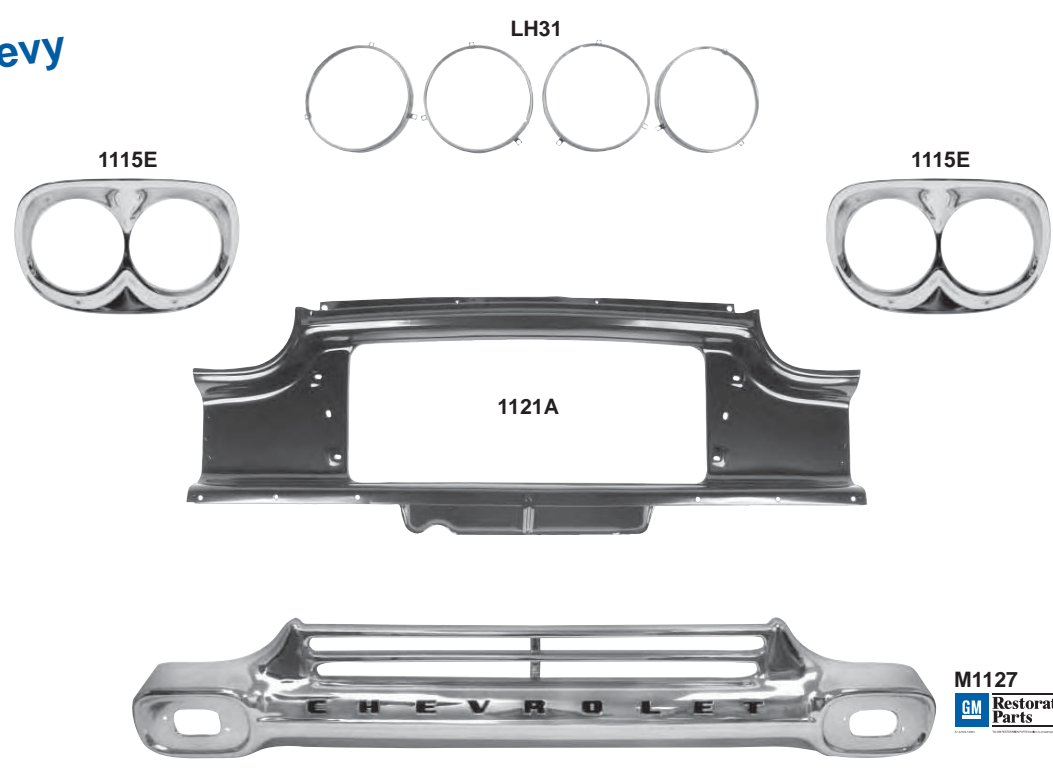

M1126	1957	Chrome Grille	$650.00 ea
LH11	1955-57	Headlamp Bucket with Retainer Ring	$48.75 ea
1115R	1955-57	Chrome Headlamp Bezels with Seals	$81.00 pr
1096E	1957	Upper Grille Bar, Chevy	$54.00 ea

Chevy