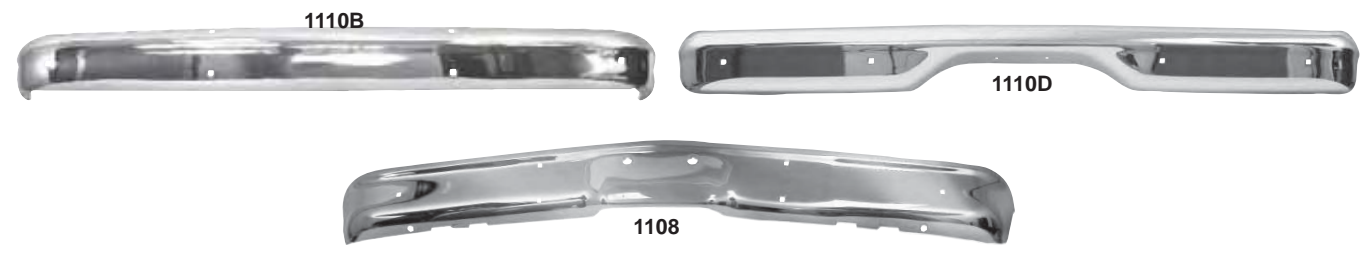

1110B	1963-66	Front Bumper	$133.75 ea
1110D	1963-66	Rear Fleetside Bumper	$133.75 ea
1108	1967-68	Front Bumper (no holes), GMC	$133.75 ea