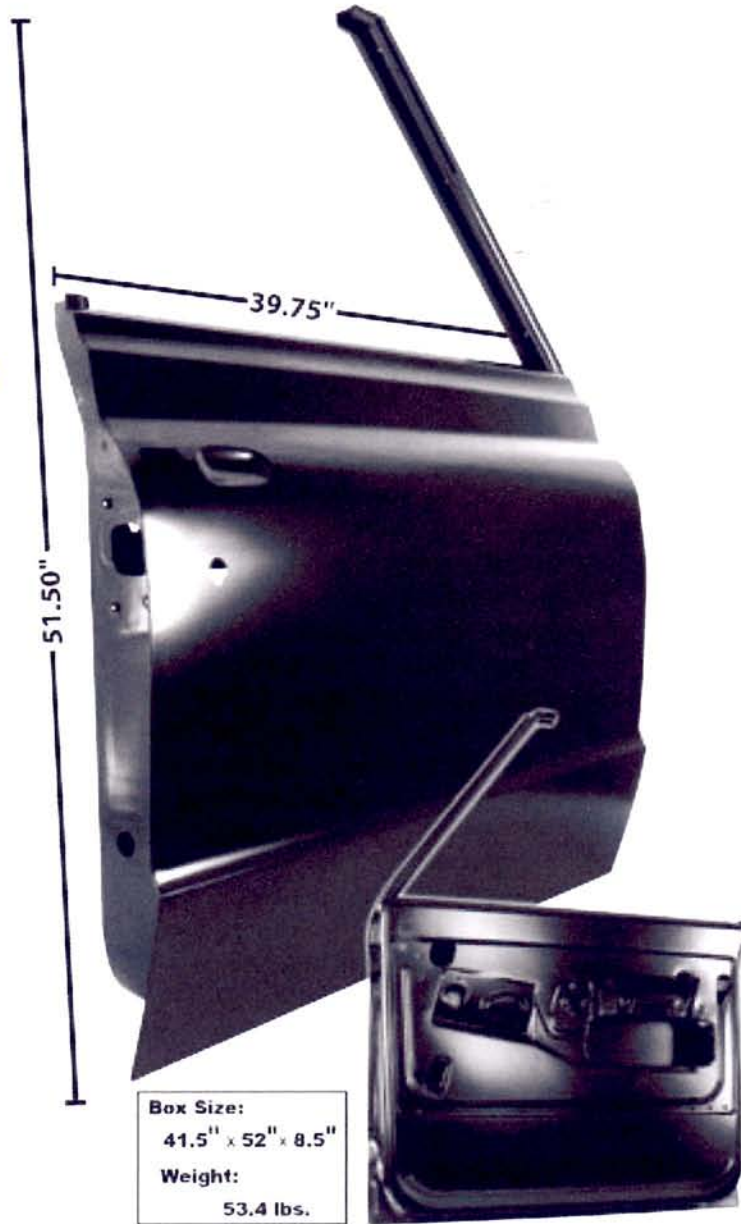

\$30.00 ea

See also Accessory Section for more details...

1967-71 Door Shells

**1103JD
Right**

Box Size:
41.5" x 52" x 8.5"
Weight:
53.4 lbs.

- | | | |
|--------|---------|-----------------------------|
| 1103JD | 1967-71 | RH Door Shell, Blazer/Jimmy |
| 1103KD | 1967-71 | LH Door Shell, Blazer/Jimmy |