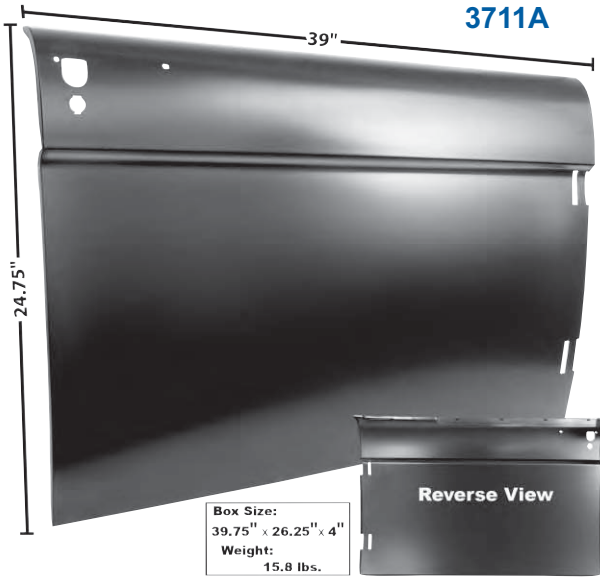

Door Skins

3711A	New	1966	Door Skin, RH	Bronco	$135.00 ea
3711B	New	1966	Door Skin, LH	Bronco	$135.00 ea
3719A	New	1968-77	Door Skin, RH	Bronco®	Coming Soon!
3719B	New	1968-77	Door Skin, LH	Bronco®	Coming Soon!