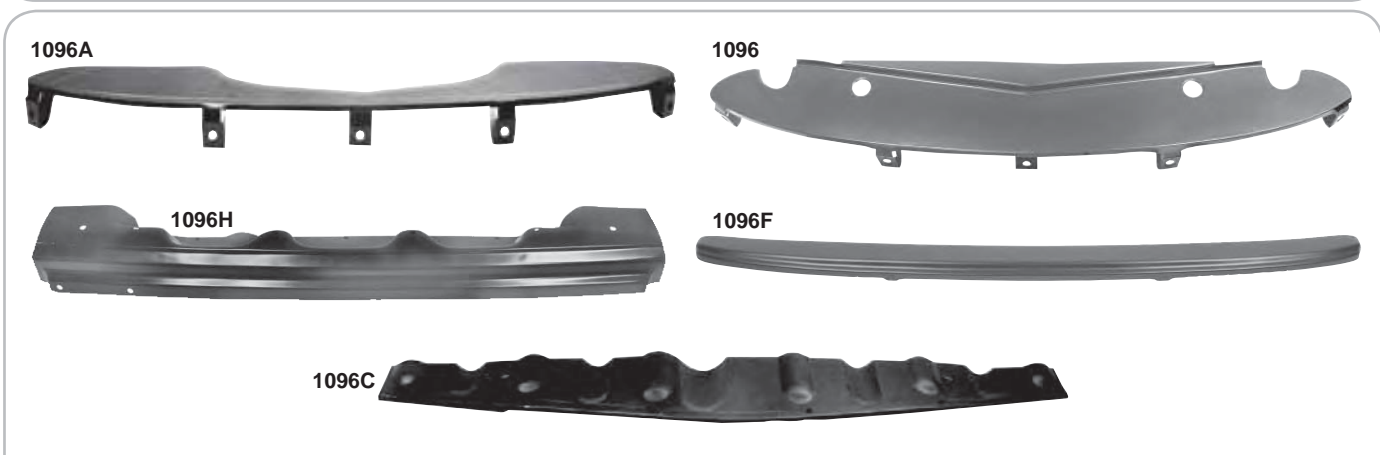

1096A	1947-53	Bumper Filler	$74.25 ea
1096	1947-54	Bumper Filler, GMC	$81.00 ea
1096B	1954-55 1st Series	Bumper Filler	$71.75 ea
1096H	1955-56	Bumper Filler W/ Grille Brackets	$81.00 ea
1096G	1957	Bumper Filler W/O Grille Brackets	$73.00 ea
1096F	1958-59	Bumper Filler	$71.75 ea
1096C	1967-68	Bumper Filler	$38.00 ea