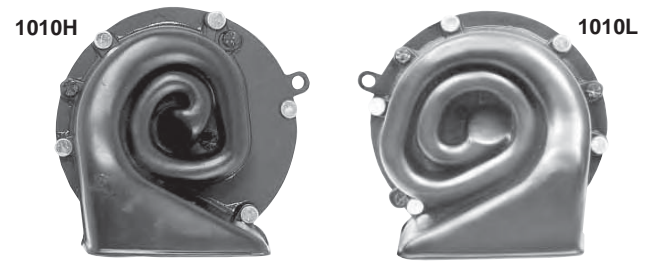

Horns

1010H	Horn, High	\$52.75 ea
1010L	Horn, Low	

Headlamp Switches

L231

L230

M1013

L231		1947-54	Head Lamp Switch, 6 Volt, Without fused dome, stop light & glovebox	\$47.25 ea
L232	New	1947-54	Head Lamp Switch, 6 Volt, With fused dome, stop light & glovebox	\$47.25 ea
L233	New	1947-54	Head Lamp Switch, 12 Volt, Without fused dome, stop light & glovebox	\$47.25 ea
L234	New	1947-54	Head Lamp Switch, 12 Volt, With fused dome, stop light & glovebox	\$47.25 ea
L230		1955-59	Head Lamp Switch, 12 Volt	\$13.50 ea
M1013		1964-72	Head Lamp Switch	\$9.50 ea