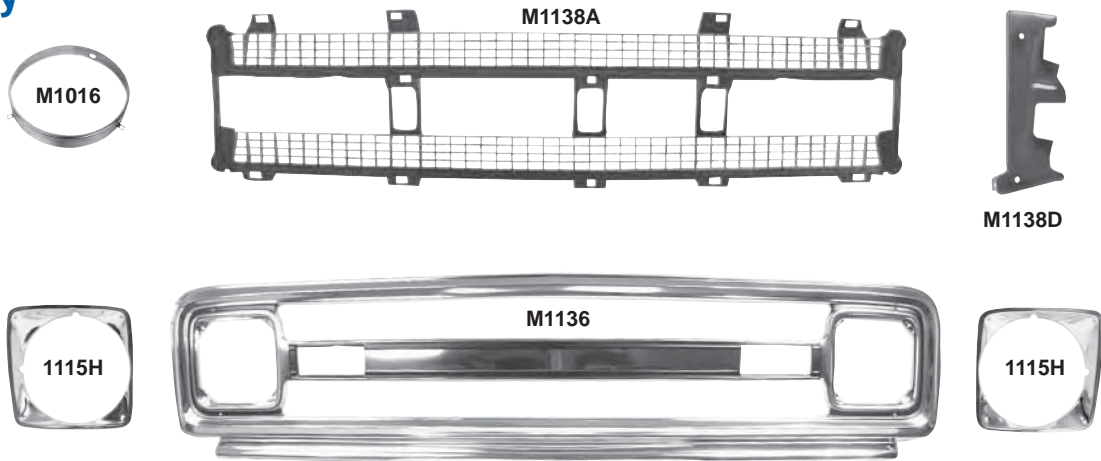

Chevy

M1136	1969-70	Chrome Grille Shell with Center Bar, Chevy	$315.00 ea
M1138A	1969-70	Grille Insert	$91.75 ea
M1138D	1969-72	Grille Vertical Support	$24.50 ea
1115H	1969-72	Headlamp Bezels, Chevy	$36.50 pr
M1016	1962-78	Headlamp Retainer Ring, Chevy	$5.50 ea