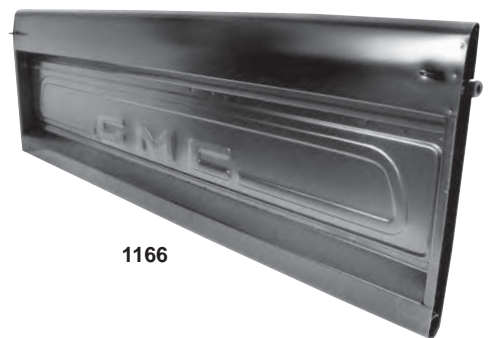

1167	1958-66	Tailgate for Fleetside, "Chevrolet"	$375.00 ea
1166	1958-66	Tailgate for Fleetside, "GMC"	$375.00 ea
1165	1958-66	Tailgate for Fleetside, unmarked	$335.00 ea