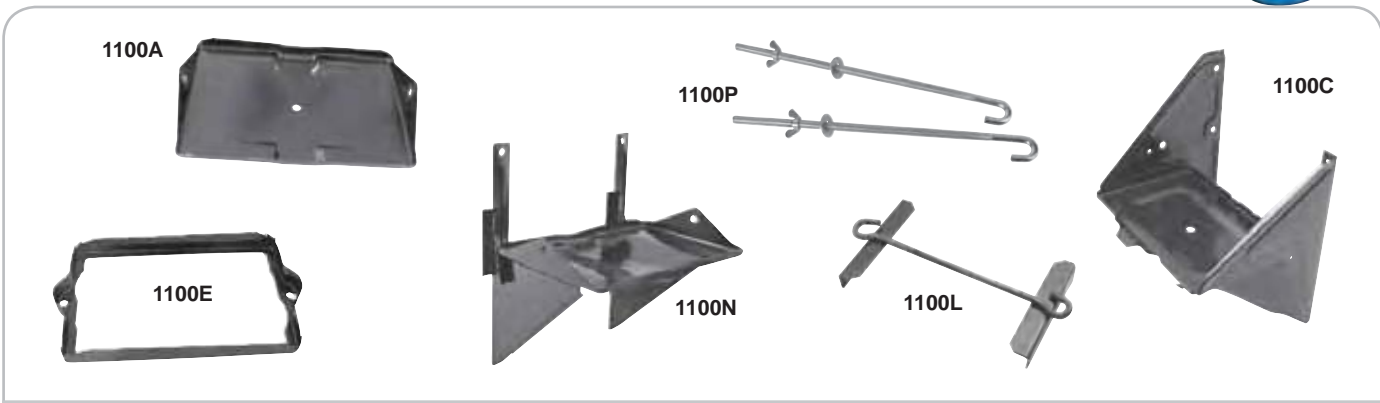

Radiator Supports

1119Z	1947-54	Radiator Support w/Ledge Bracket, Chevy	\$214.75 ea
1119Y	New 1947-54	Radiator Support, GMC	Coming Soon!
1119ZA	1947-54	Radiator Grille Lower Support	\$132.50 ea
1120	1955-57	Radiator Support, Chevy	\$133.75 ea
1121	1958-59	Radiator Support, Chevy	\$133.75 ea
1099X	1960-66	Radiator Support	\$128.25 ea
1099Y	1967-68	Radiator Support	\$182.25 ea
1099Z	1969-72	Radiator Support	\$195.75 ea

Battery Trays

1100K	1947-55 1 st Series	Battery Tray Hold Down	\$13.50 ea
1100B	1947-55 1 st Series	Battery Tray Bottom	\$13.50 ea
1100D	1947-55 1 st Series	Battery Tray Assembly	\$40.50 ea

Battery Trays/Clamps, cont'd.