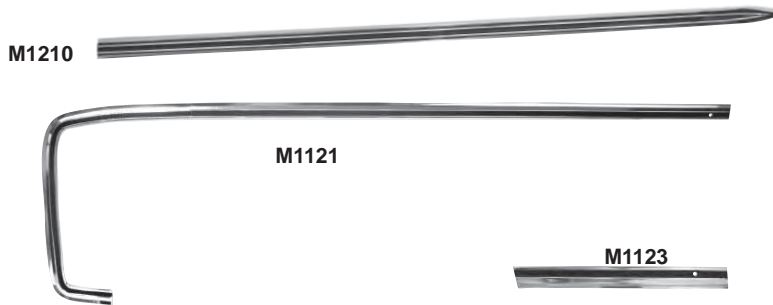

M1210	1969-72	Side Fender Molding With Clips, RH or LH	$43.25 ea
M1120	1973-80	Upper Fender Molding RH	$21.75 ea
M1121	1973-80	Upper Fender Molding LH	$21.75 ea
M1122	1973-80	Lower Fender Molding RH	$10.00 ea
M1123	1973-80	Lower Fender Molding LH	$10.00 ea