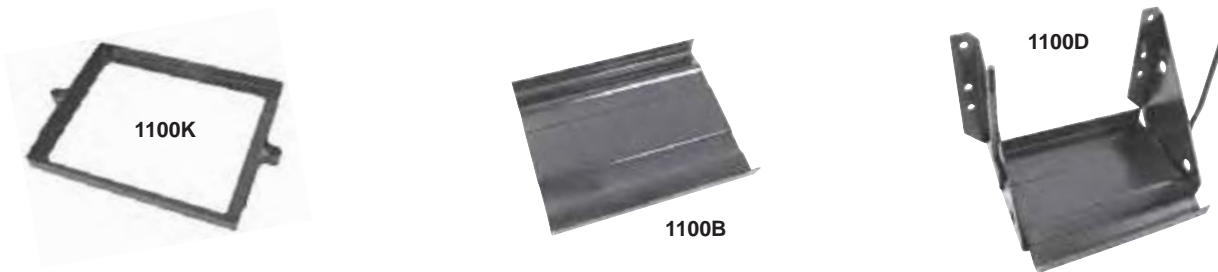

Battery Trays

1100K	1947-55 1 st Series	Battery Tray Hold Down	\$13.50 ea
1100B	1947-55 1 st Series	Battery Tray Bottom	\$13.50 ea
1100D	1947-55 1 st Series	Battery Tray Assembly	\$40.50 ea

Battery Trays/Clamps, cont'd.