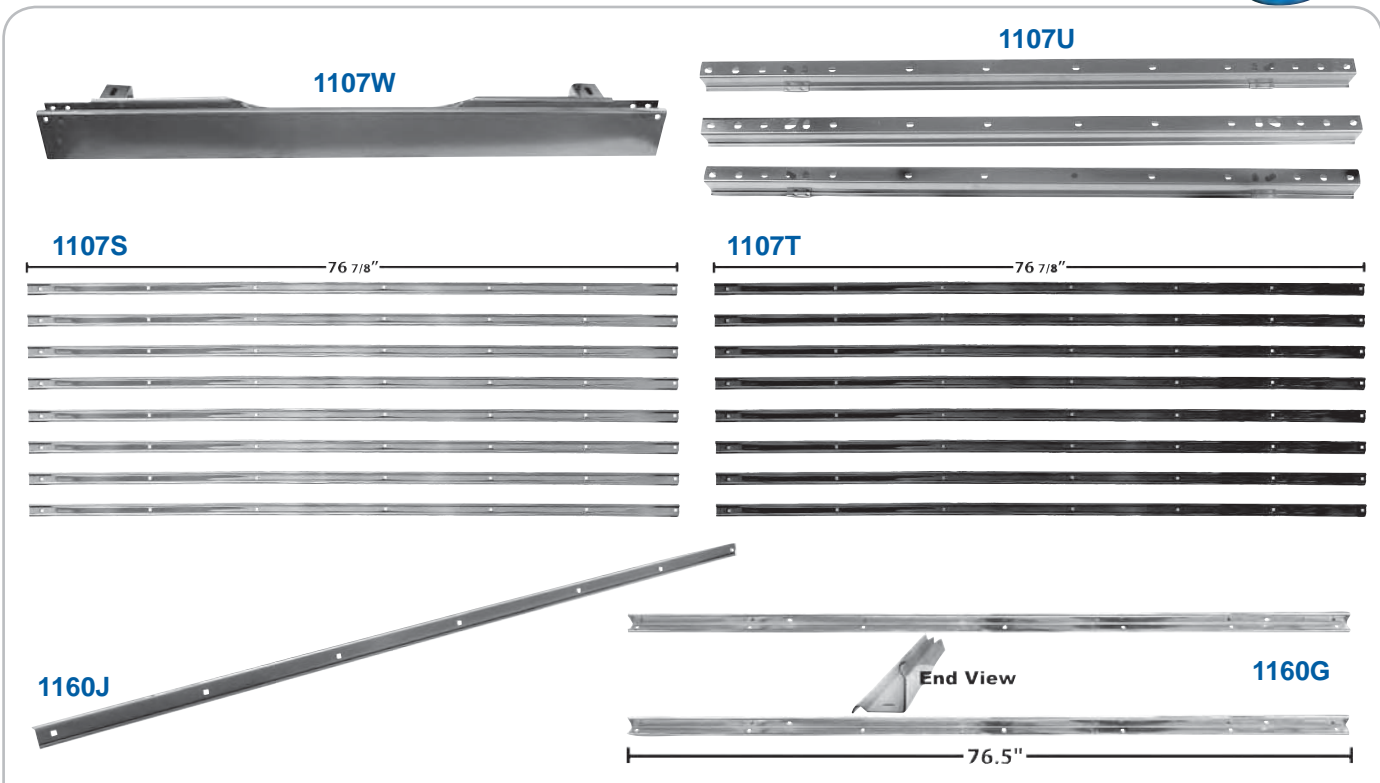

1107W	New	1947-54	Bed Rear Cross Rail Brace	$113.50 ea
1107U	New	1947-54	Floor/Bed Cross Braces, 3 pcs.	$100.00 set
1107S	New	1947-54	Floor/Bed Straight Braces, Stainless, 8 pcs.	$120.25 ea
1107T	New	1947-54	Floor/Bed Straight Braces, Painted, 8 pcs.	$48.75 ea
1160J	New	1947-54	Stepside Angle Strip, Painted, RH	$21.75 ea
1160K	New	1947-54	Stepside Angle Strip, Painted, LH	$21.75 ea
1160G	New	1947-54	Stepside Angle Strips, Chrome, 2 pcs.	$50.00 pr