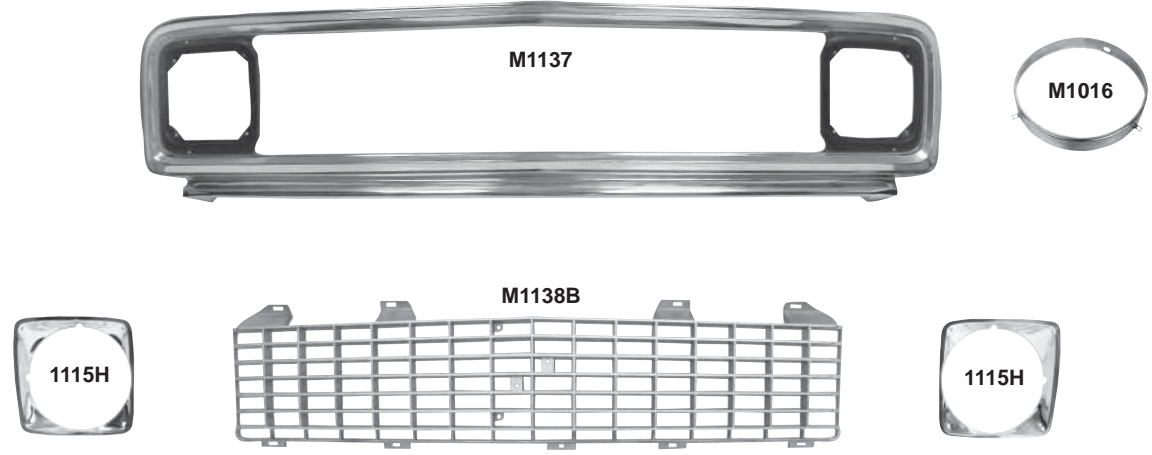

Chevy

M1137	1971-72	Chrome Grille Shell without Center Bar	$309.25 ea
M1138B	1971-72	Grille Insert	$97.25 ea
1115H	1969-72	Headlamp Bezels, Chevy	$36.50 pr
M1016	1962-78	Headlamp Retainer Ring, Chevy	$5.50 ea