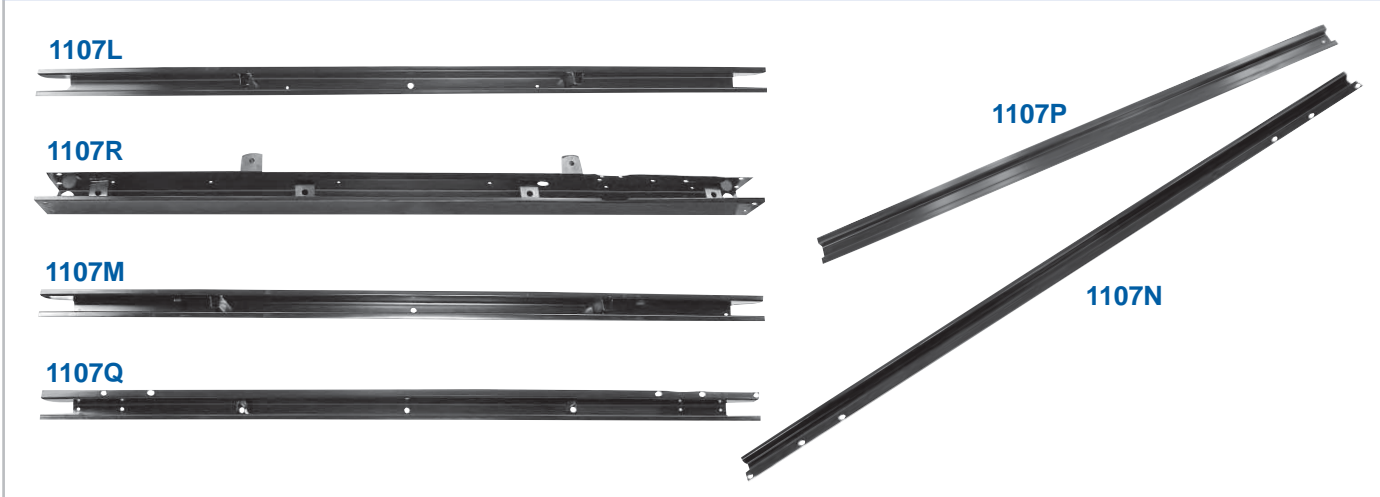

1107J New 1967-72 Complete Bed Floor Pan for 6 Foot Bed **Coming Soon!**

1107K New 1967-72 Complete Bed Floor Pan for 8 Foot Bed **Coming Soon!**

1106AA New 1967-72 Floor Panel Bolt Set **\$11.00 set**

1107W	New	1947-54	Bed Rear Cross Rail Brace	\$113.50 ea
1107U	New	1947-54	Floor/Bed Cross Braces, 3 pcs.	\$100.00 set
1107S	New	1947-54	Floor/Bed Straight Braces, Stainless, 8 pcs.	\$120.25 ea
1107T	New	1947-54	Floor/Bed Straight Braces, Painted, 8 pcs.	\$48.75 ea
1160J	New	1947-54	Stepside Angle Strip, Painted, RH	\$21.75 ea
1160K	New	1947-54	Stepside Angle Strip, Painted, LH	\$21.75 ea
1160G	New	1947-54	Stepside Angle Strips, Chrome, 2 pcs.	\$50.00 pr