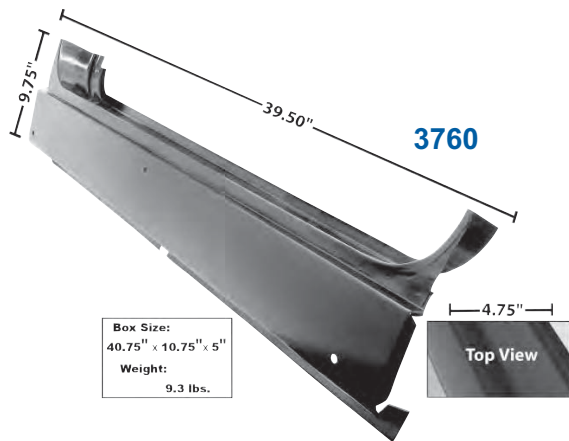

Rocker Panels

Box Size:
40.75" x 10.75" x 5"
Weight:
9.3 lbs.