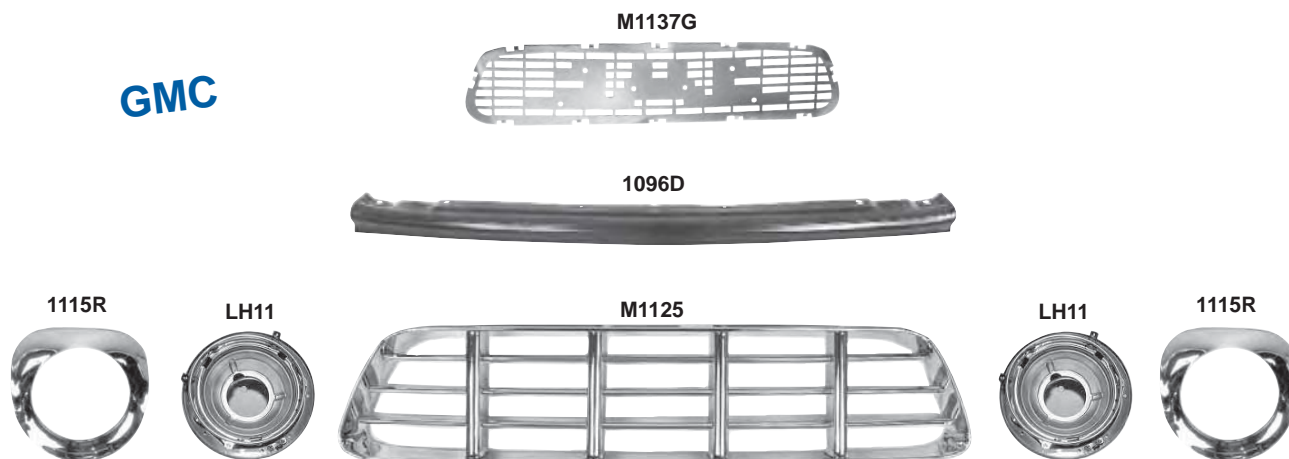

GMC

M1137G	1955	Hood Ornament Grille, For GMC	$155.25 ea
M1125	1955-56	Chrome Grille	$322.75 ea
LH11	1955-57	Headlamp Bucket with Retainer Ring	$48.75 ea
1115R	1955-57	Chrome Headlamp Bezels with Seals	$81.00 pr
1096D	1955-56	Upper Grille Bar, Chevy Only	$54.00 ea