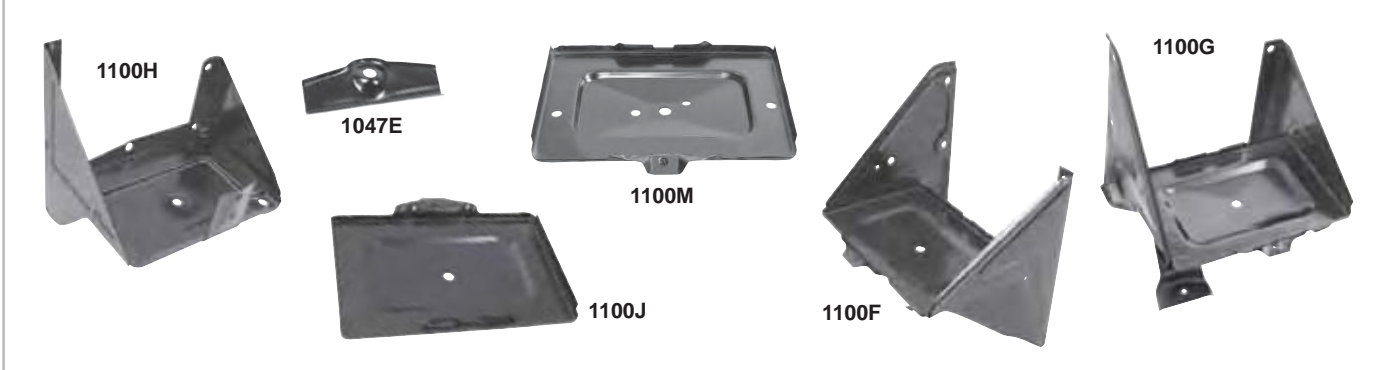

Battery Trays

1100K	1947-55 1 st Series	Battery Tray Hold Down	\$13.50 ea
1100B	1947-55 1 st Series	Battery Tray Bottom	\$13.50 ea
1100D	1947-55 1 st Series	Battery Tray Assembly	\$40.50 ea

Battery Trays/Clamps, cont'd.

1100E	1955-57	Battery Tray Hold Down	\$9.50 ea
1100A	1955-57	Battery Tray Bottom	\$19.00 ea
1100N	1955-57	Battery Tray Assembly	\$38.00 ea
1100P	1955-56	Battery Tray Hold Down J-Bolt	\$5.50 ea
1100L	1958-66	Battery Tray Hold Down	\$5.50 ea
1100C	1958-59	Battery Tray	\$36.50 ea