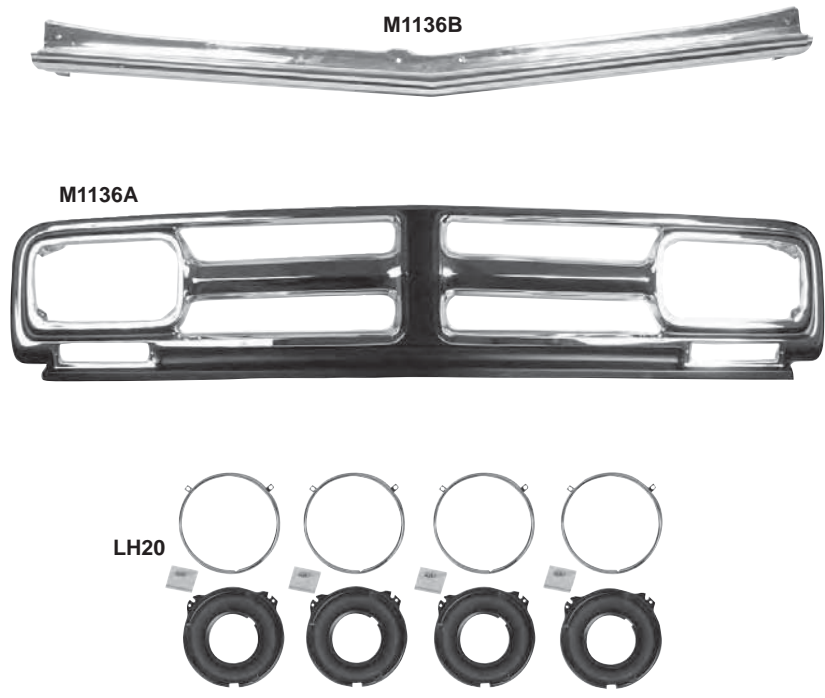

GMC

M1136A	1971-72	Chrome Grille, GMC	$390.00 ea
M1136B	1969-72	Grille Top Bar Molding, GMC	$135.00 ea
LH20	1958-72	Headlamp Buckets & Rings, 8 pc. GMC	$89.25 set