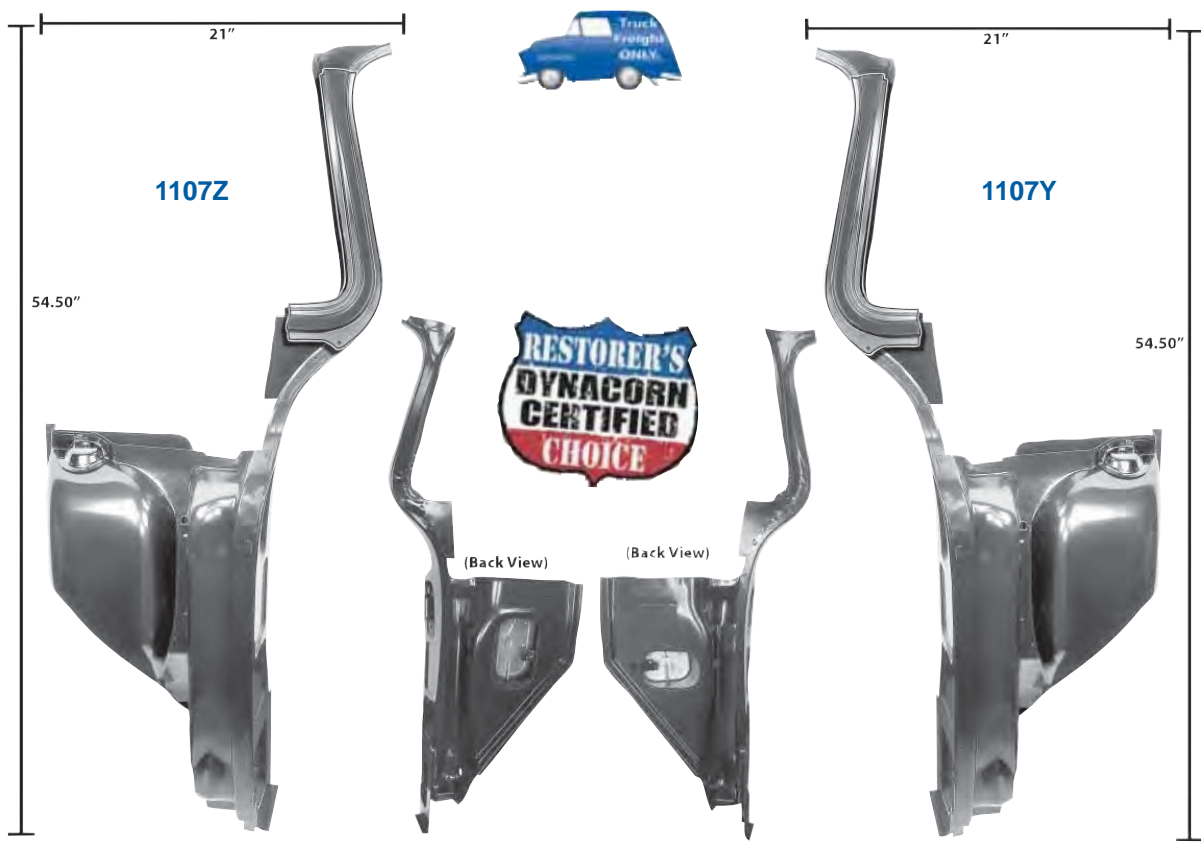

Kick Panel / "A" Pillar Assembly

Box Size:
67" x 22" x 11"
Weight:
27.1 lbs.

1107Y	New	1955-59	Kick Panel / "A" Pillar Assembly, RH	$187.75 ea
1107Z	New	1955-59	Kick Panel / "A" Pillar Assembly, LH	$187.75 ea

Firewalls