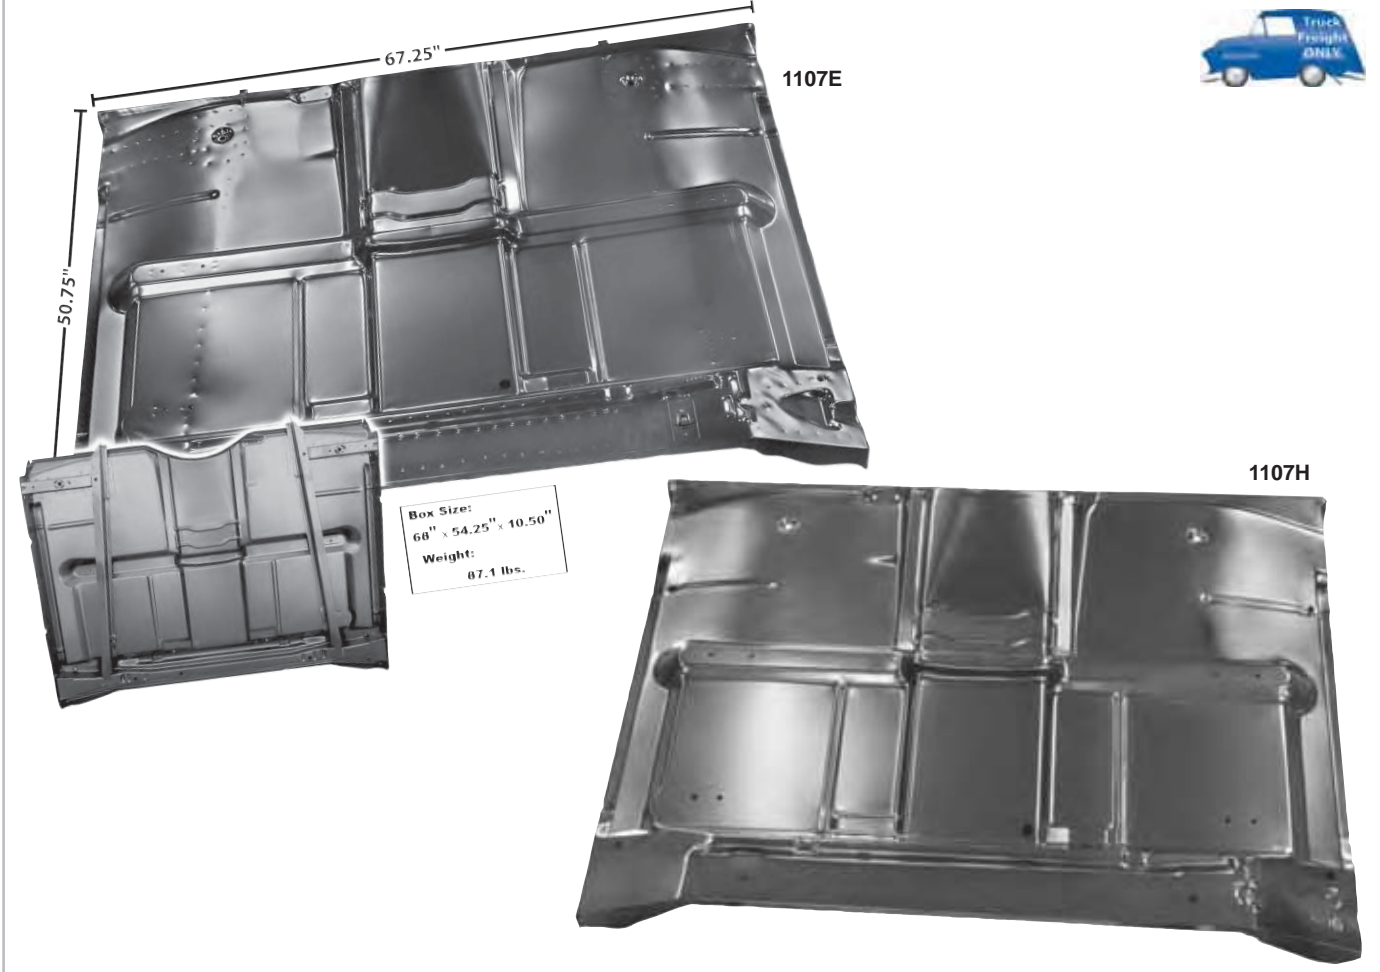

1107E	1968-72	Complete Cab Floor Pan, with brace, 8 ft. bed	$498.25 ea
1107H	1968-72	Complete Cab Floor Pan, without brace, 8 ft. bed	$349.50 ea