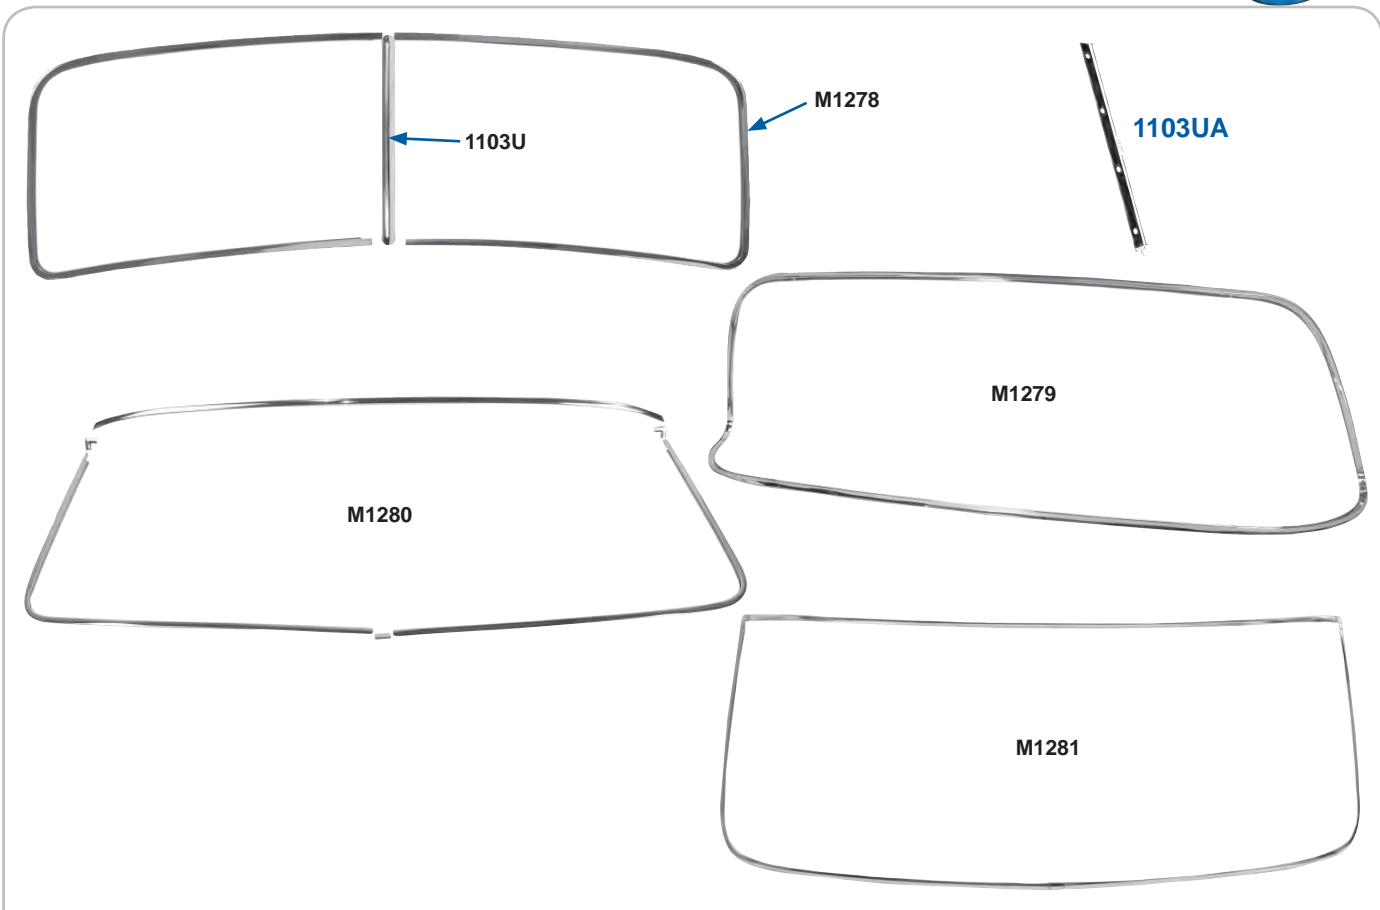

M1278	1947-53	Front Windshield Molding	$63.50 ea
1103U	1947-53	Windshield Vertical Center Molding, Front	$31.25 ea
1103UA	New 1947-53	Windshield Vertical Divider/ Trim Base	$12.25 ea
M1279	1955-59	Front Windshield Midg, w/Clips, 4 pcs.	$135.00 set
M1280	1967-70	Front Windshield Midg, w/Clips, 6 pcs.	$47.25 set
M1281	1971-72	Front Windshield Midg, w/Clips, 6 pcs.	$47.25 set