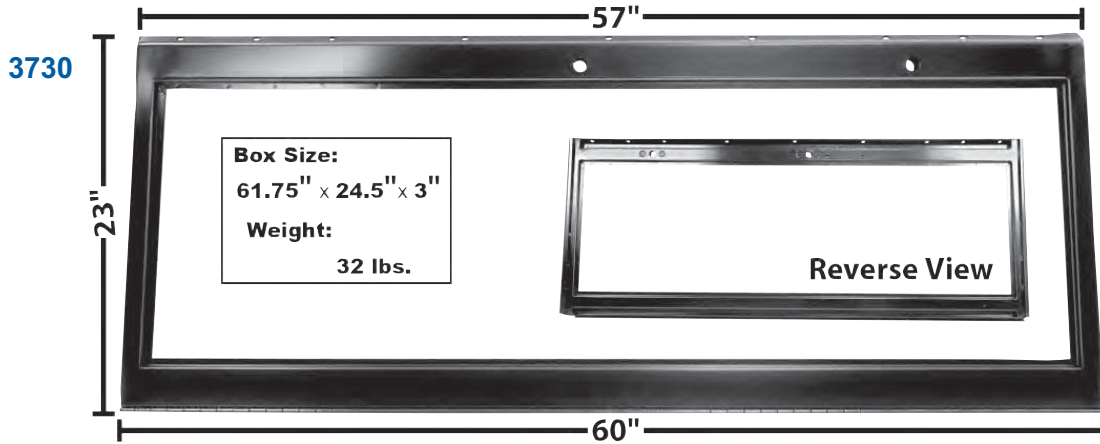

Roof Panel

Box Size:
84" x 63" x 7.25"

Weight:
83.8 lbs.

3752	New	1966-77	Roof Panel Bronco	\$600.00 ea
------	-----	---------	-------------------	-------------

3730	New	1966-77	Windshield Frame	Bronco	\$400.00 ea
3731	New	1966-77	Windshield Frame Hinge	Bronco	\$60.75 ea
3737	New	1966-77	Rear Window Frame	Bronco®	<i>Coming Soon!</i>
3736	New	1966-77	Rear Window Props, pr.	Bronco®	<i>Coming Soon!</i>