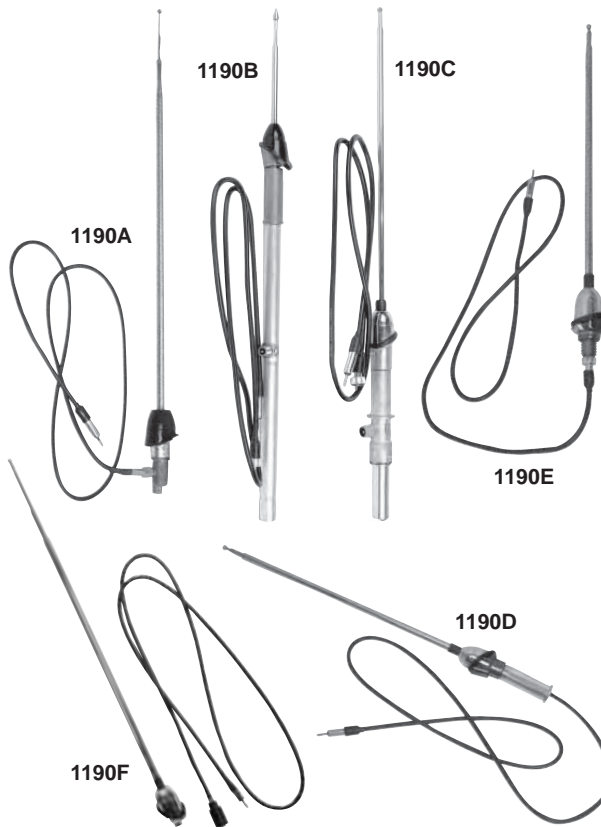

Antennas

1190A 1947-55 1st Series Antenna **$74.25 ea**

1190B 1955-59 Antenna **$54.00 ea**

1190C 1960-62 Antenna **$67.50 ea**

1190D 1963 Antenna **$67.50 ea**

1190E 1964-66 Antenna **$40.50 ea**

1190F 1967-72 Antenna **$44.50 ea**