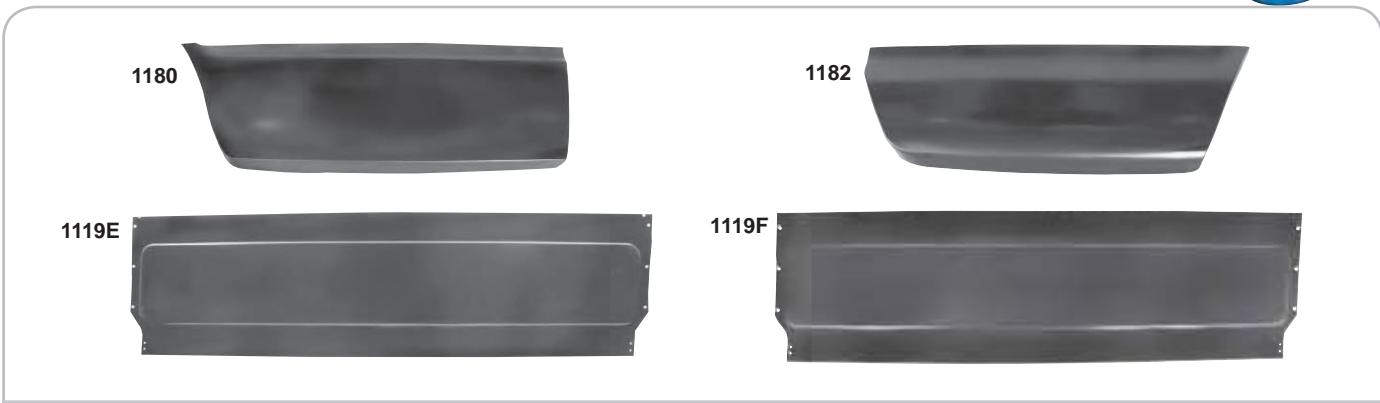

1119A	1947-53	Front Bed Panel with 2 mm steel	\$98.75 ea
1119B	1954-59	Front Bed Panel for Stepside	\$81.00 ea
1119C	1958-59	Front Bed Panel for Fleetside	\$120.25 ea

1119D

1119G

1119D	1960-66	Front Bed Panel for Fleetside	\$128.25 ea
1119G	1960-72	Front Bed Panel Stepside	\$81.00 ea